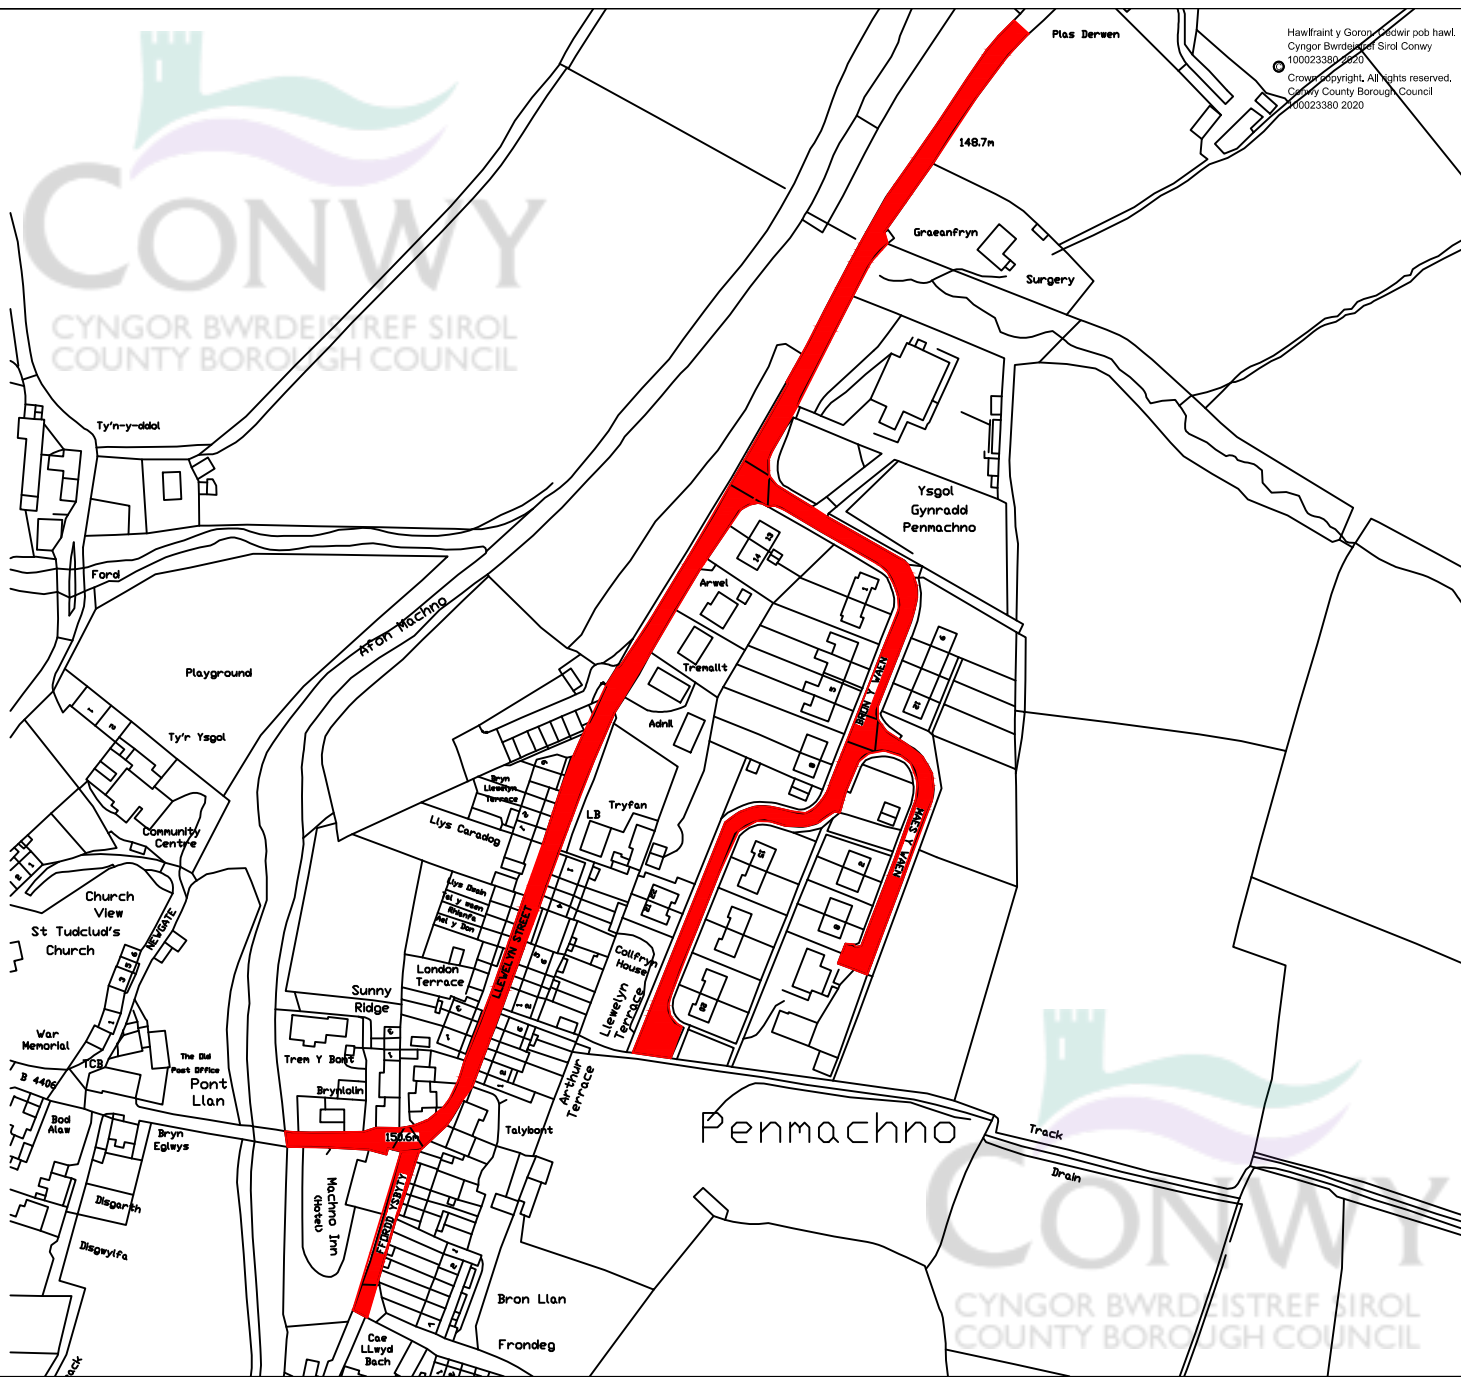

Hawfrait y Goron. Dim wir pob hawl.  
 Cyngor Bwrdeistref Sirol Conwy  
 100023380 2020  
 Crown Copyright. All rights reserved.  
 Conwy County Borough Council  
 100023380 2020

<b>Allwedd / Key:</b>			
		Cyfyngiad cyflymder 20mya arfaethedig Proposed 20mph speed limit	
Ph/Rev	Details	Rev by	Chk by Date
REVISIONS			
 CYNGOR BWRDEISTREF SIROL COUNTY BOROUGH COUNCIL <b>Geraint Edwards, BEng (Hons) CEng FICE</b>			
Pennaeth Gwasanaeth CYNGOR BWRDEISTREF SIROL CONWY Yr Amgylchedd, Ffyrdd a Chyfleusterau Swyddfa'r Meistr Ffordd Conwy Machre LL28 5AB		Head of Service CONWY COUNTY BOROUGH COUNCIL Environment, Roads and Facilities Meistr's Office Conwy Road Machre LL28 5AB	
Adain / Section: Yr Amgylchedd, Ffyrdd a Chyfleusterau Environment Roads and Facilities			
Project / Project: <b>Cyfyngiad cyflymder 20mya arfaethedig Proposed 20mph speed limit Ysgol Penmachno</b>			
Graddfa / Scale: NTS		Dyddiad / Date: 03/10/20	
Darluniwyd gan / Drawn by: JCS		Gwiriwyd gan / Checked by: WAR	
Llun Rhif / Drawing No: <b>L/4/6/20/01</b>			Rev: