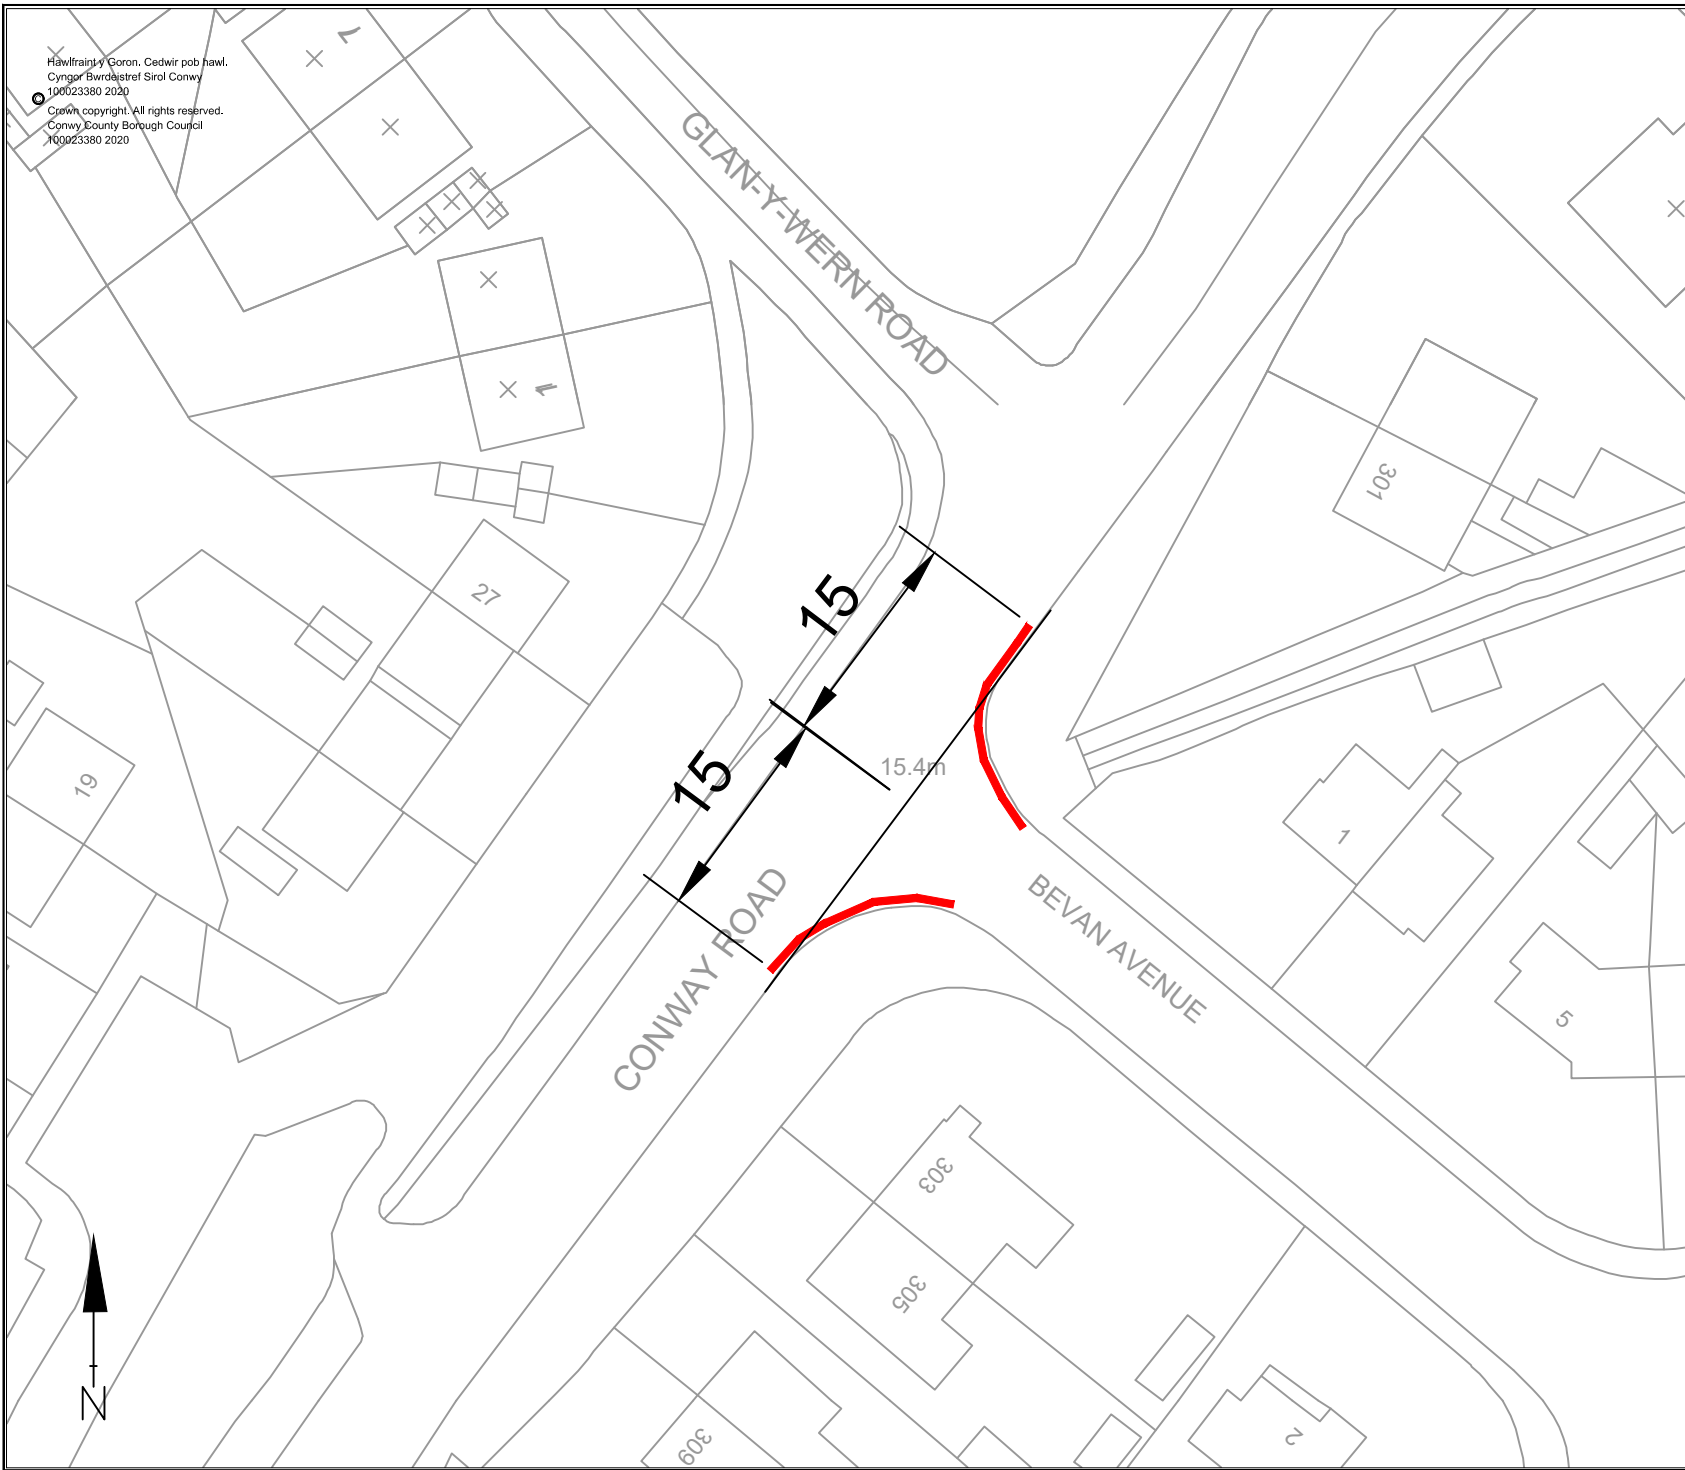

Notes:

ARFAETHEDIG / PROPOSED
Dim aros ar unrhyw adag
No waiting at any time

PRESENNOL / EXISTING

All dimensions in metres

A	Details	Rev by	Chk by	Date

REVISIONS

GERAINT EDWARDS, B.ENG (HONS) C.ENG FICE

Penmaeth Amgylchedd, Ffyrdd a Chyfleusterau
CYNGOR BWRDEISTREF SIROL CONWY
Yr Heath
Ffordd Penmaenmawr
Llanfairfechan
LL53 0PF

Head of Environment, Roads and Facilities
CONWY COUNTY BOROUGH COUNCIL
The Heath
Penmaenmawr Road
Llanfairfechan
LL53 0PF

**Proposed waiting restrictions
Conway Road/Bevan Avenue
Mochdre**

Scales: Not to scale	Date: 7/2/2020
Drawn by: WAR	Checked by:

Drawing No: L/1/28/20/03	Rev: