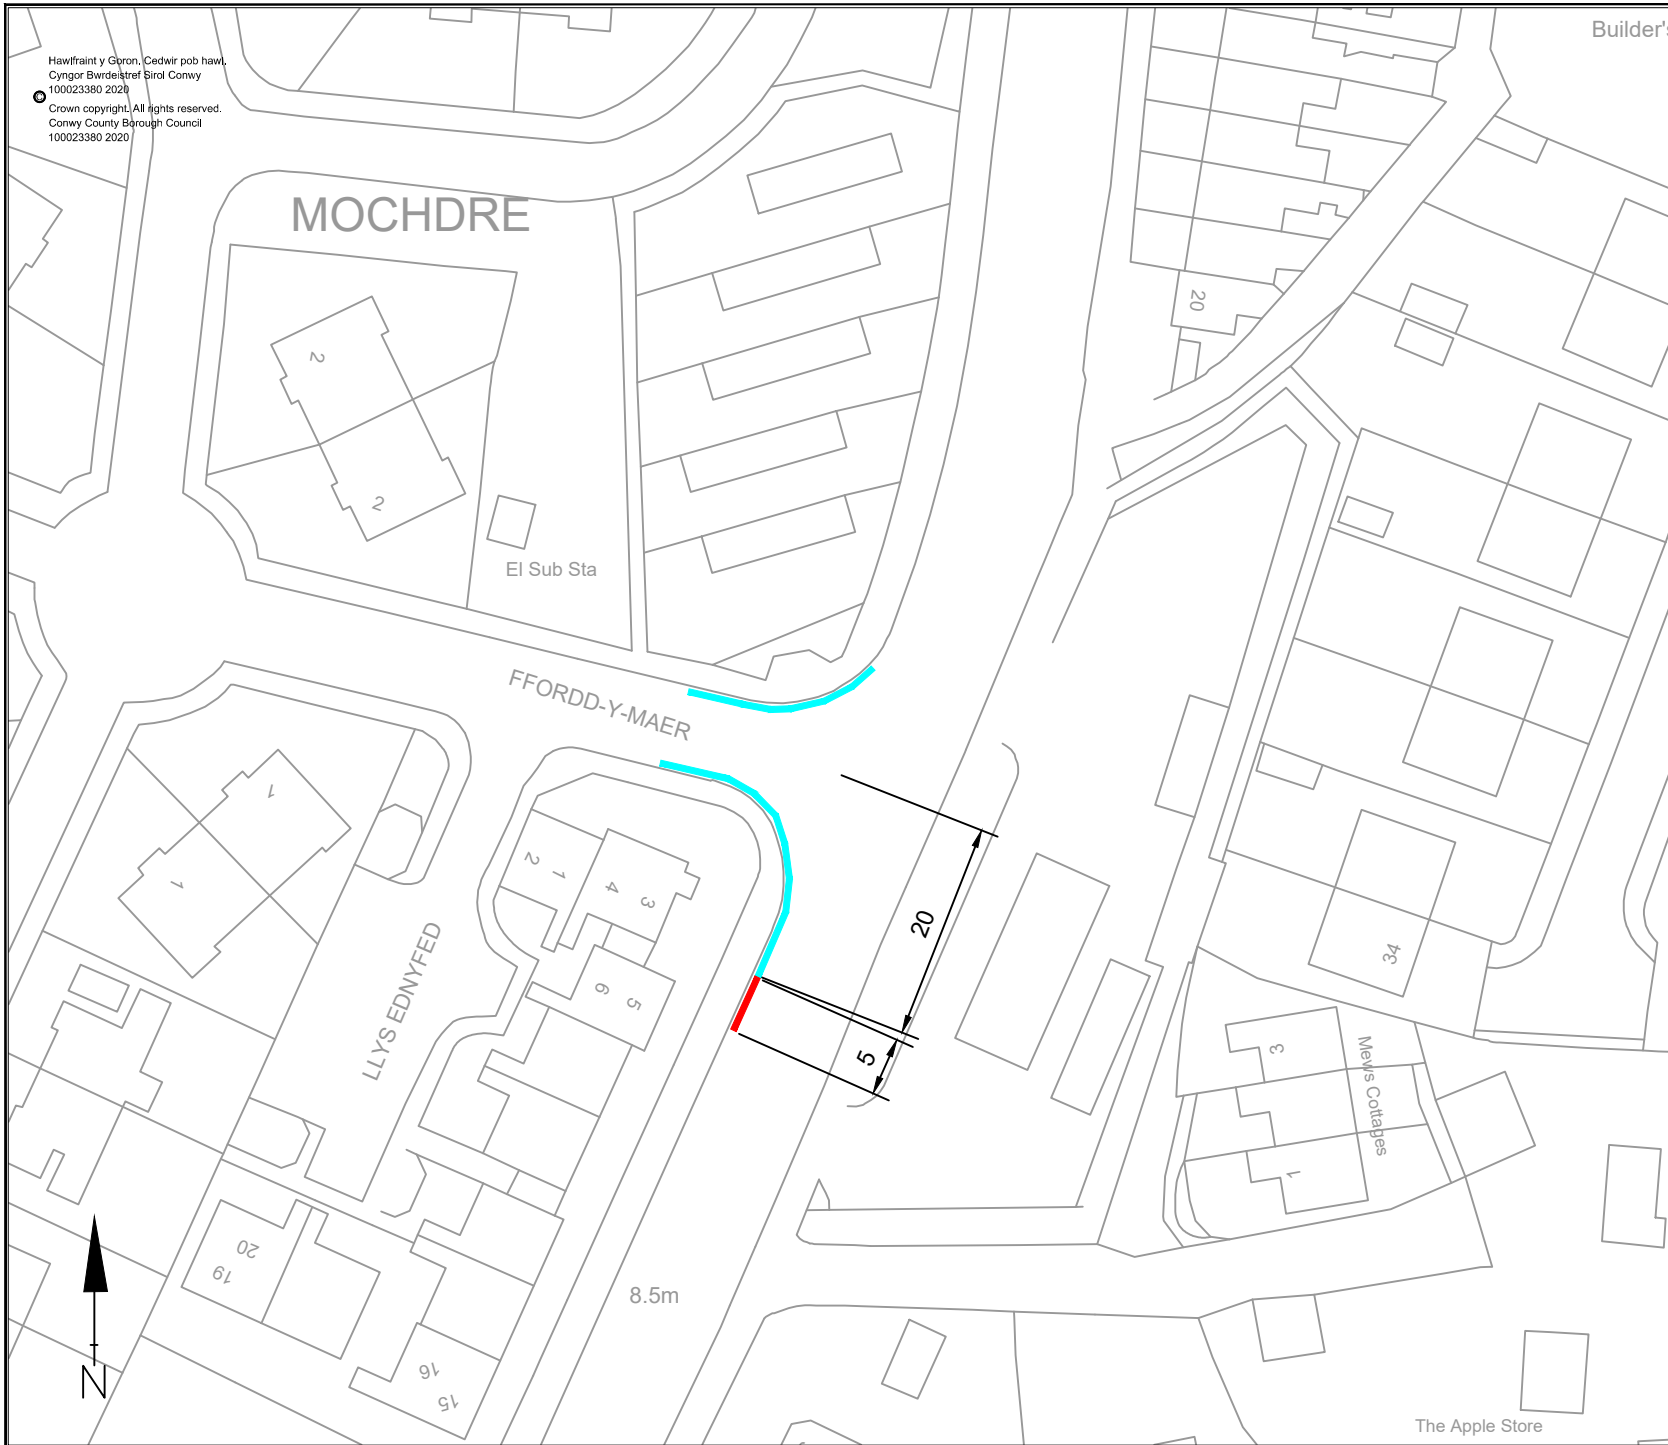

Builder

Notes:

ARFAETHEDIG / PROPOSED

Dim aros ar unrhyw adag
No waiting at any time

PRESENNOL / EXISTING

Dim aros ar unrhyw adag
No waiting at any time

All dimensions in metres

A				
Ph/Rev	Details	Rev by	Chk by	Date

REVISIONS

GERAINT EDWARDS, B.ENG (HONS) C.ENG FICE

Pennaeth Amgylchedd, Ffordd a Chylluasterau
CYNGOR BWRDEISTREF SIROL CONWY
Yr Heath
Ffordd Penmaenmawr
Llanfairfechan
LL53 0PF

Head of Environment, Roads and Facilities
CONWY COUNTY BOROUGH COUNCIL
The Heath
Penmaenmawr Road
Llanfairfechan
LL53 0PF

**Proposed waiting restrictions
Ffordd-y-Maer
Mochdre**

Scales: Not to scale Date: 7/2/2020

Drawn by: WAR Checked by:

Drawing No: L/1/28/20/05 Rev: