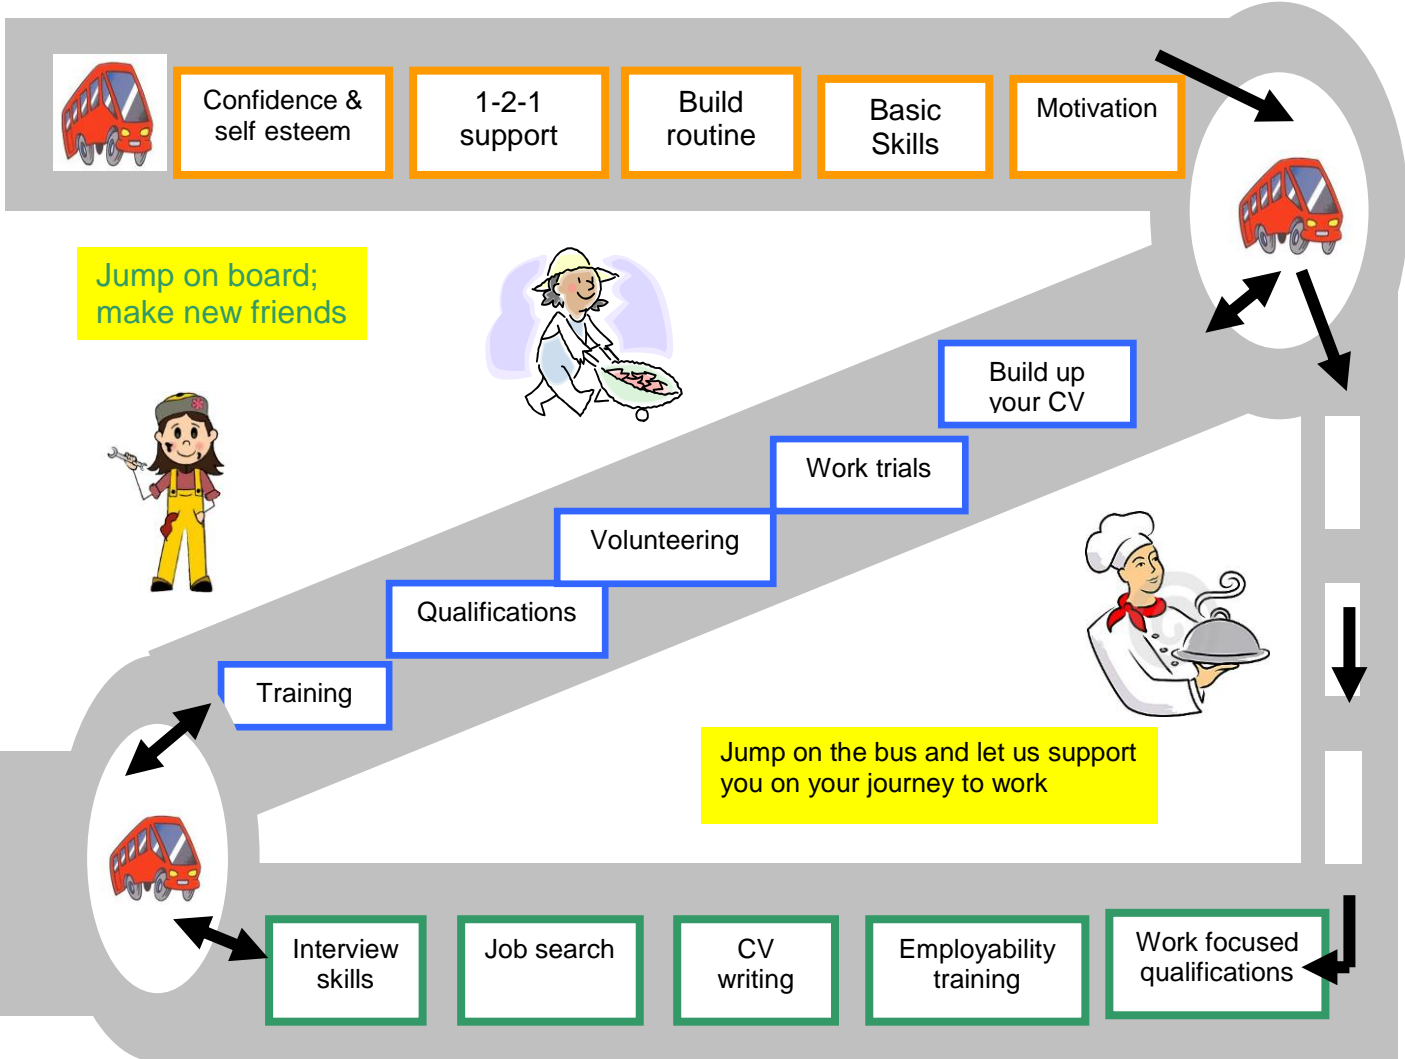

# LET'S GET WORKING PROGRAMME

01492 576360

E-mail - [letsgetworking@conwy.gov.uk](mailto:letsgetworking@conwy.gov.uk)

Ariennir gan Lywodraeth Cymru  
Funded by Welsh Government