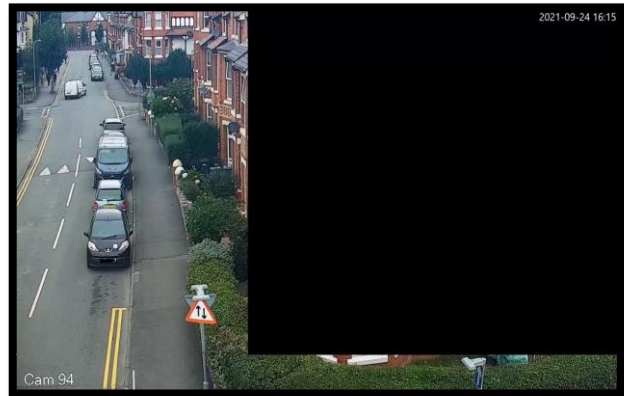

Dear Resident

PERMANENT CCTV CAMERA – Porth Eirias

Proposed location is on Porth Eirias Building overlooking the dry beach area.

We are writing to inform you that Conwy County Borough Council are considering the installation of a permanent Public Space CCTV Camera at a location near you as shown below;

Figure 1; Google image with proposed location

Figure 2; Actual privacy zone on current camera Greenfield Rd

The installation of these cameras is being funded from a 'Safer Streets Fund' which forms part of the government's concerted action to tackle crime. [Safer Streets Fund to tackle burglary and theft - GOV.UK \(www.gov.uk\)](https://www.gov.uk).

As your home falls within the area of a proposed camera we are giving you the opportunity to feed in your views please. We wish to reassure you that any windows of property directly adjacent to a CCTV camera will be screened by using privacy zones (black squares as in example above) making it impossible for any operator to breach your privacy. [Conwy County Borough Council Full Privacy Notice](#)