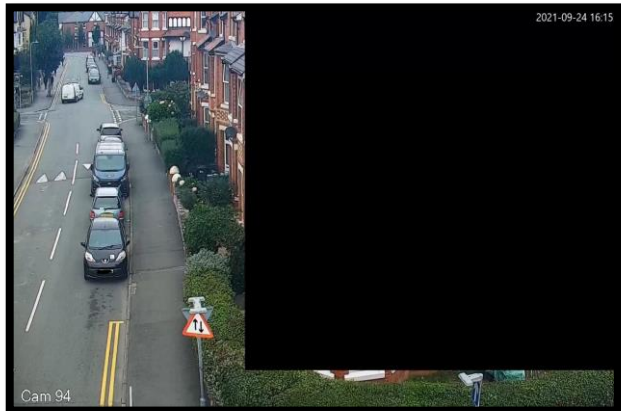

### TEMPORARY CCTV CAMERA – Dale Road Car Park Llandudno

Proposed location is on West Shore overlooking the car park and promenade area.

We are writing to inform you that Conwy County Borough Council are considering the installation of a temporary Public Space CCTV Camera at a location near you as shown below;

Figure 1; Google image with proposed location

Figure 2; Actual privacy zone on a current camera view

The installation of these cameras is being funded from a 'Better Open Spaces Project' which forms part of the government's concerted action to improve local areas

<https://levellingup.campaign.gov.uk/what-is-levelling-up>

As your home falls within the area of proposed camera we are giving you the opportunity to feed in your views please. We wish to reassure you that any windows of property directly adjacent to a CCTV camera will be screened by using privacy zones (black squares as in example above) making it impossible for any operator to breach your privacy. <https://www.conwy.gov.uk/privacynotices>