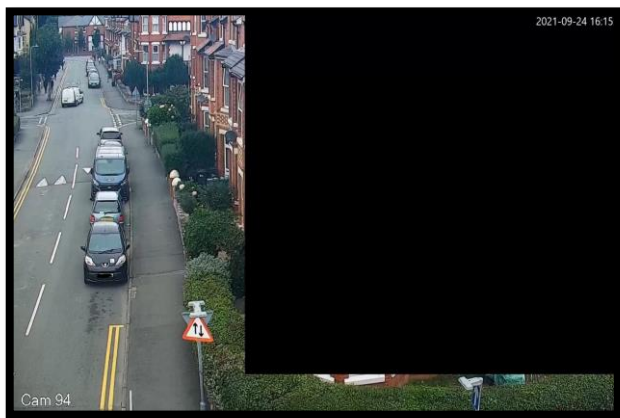

### TEMPORARY CCTV CAMERA – Kinmel Dunes Car Park

Proposed location is Kinmel Dunes overlooking the car park and promenade area.

We are writing to inform you that Conwy County Borough Council are considering the installation of a temporary Public Space CCTV Camera at a location near you as shown below;

Figure 1; Google image with proposed location

Figure 2; Actual privacy zone on a current camera view

The installation of these cameras is being funded from a 'Better Open Spaces Project' which forms part of the government's concerted action to improve local areas [What is Levelling Up? - Levelling Up](https://levellingup.campaign.gov.uk/what-is-levelling-up)  
<https://levellingup.campaign.gov.uk/what-is-levelling-up>