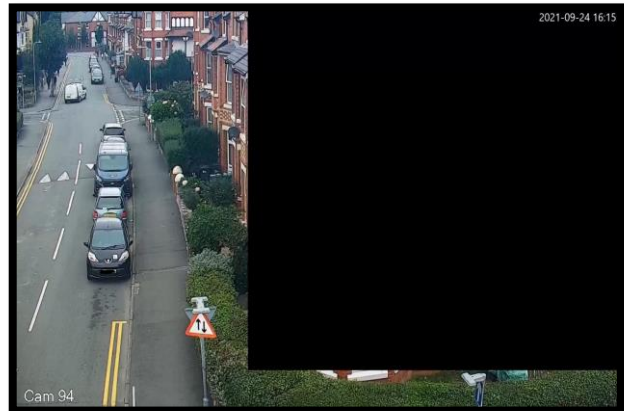

### TEMPORARY CCTV CAMERA – Station Road Car Park, Llanfairfechan

Proposed location is on Station Road overlooking the car park and recycling area.

We are writing to inform you that Conwy County Borough Council are considering the installation of a temporary Public Space CCTV Camera at a location near you as shown below;

Figure 1; Google image with proposed location

Figure 2; Actual privacy zone on a current camera view

The installation of these cameras is being funded from a 'Better Open Spaces Project' which forms part of the government's concerted action to improve local areas

<https://levellingup.campaign.gov.uk/what-is-levelling-up>

As your home falls within the area of proposed camera we are giving you the opportunity to feed in your views please. We wish to reassure you that any windows of property directly adjacent to a CCTV camera will be screened by using privacy zones (black squares as in example above) making it impossible for any operator to breach your privacy <https://www.conwy.gov.uk/privacynotices>