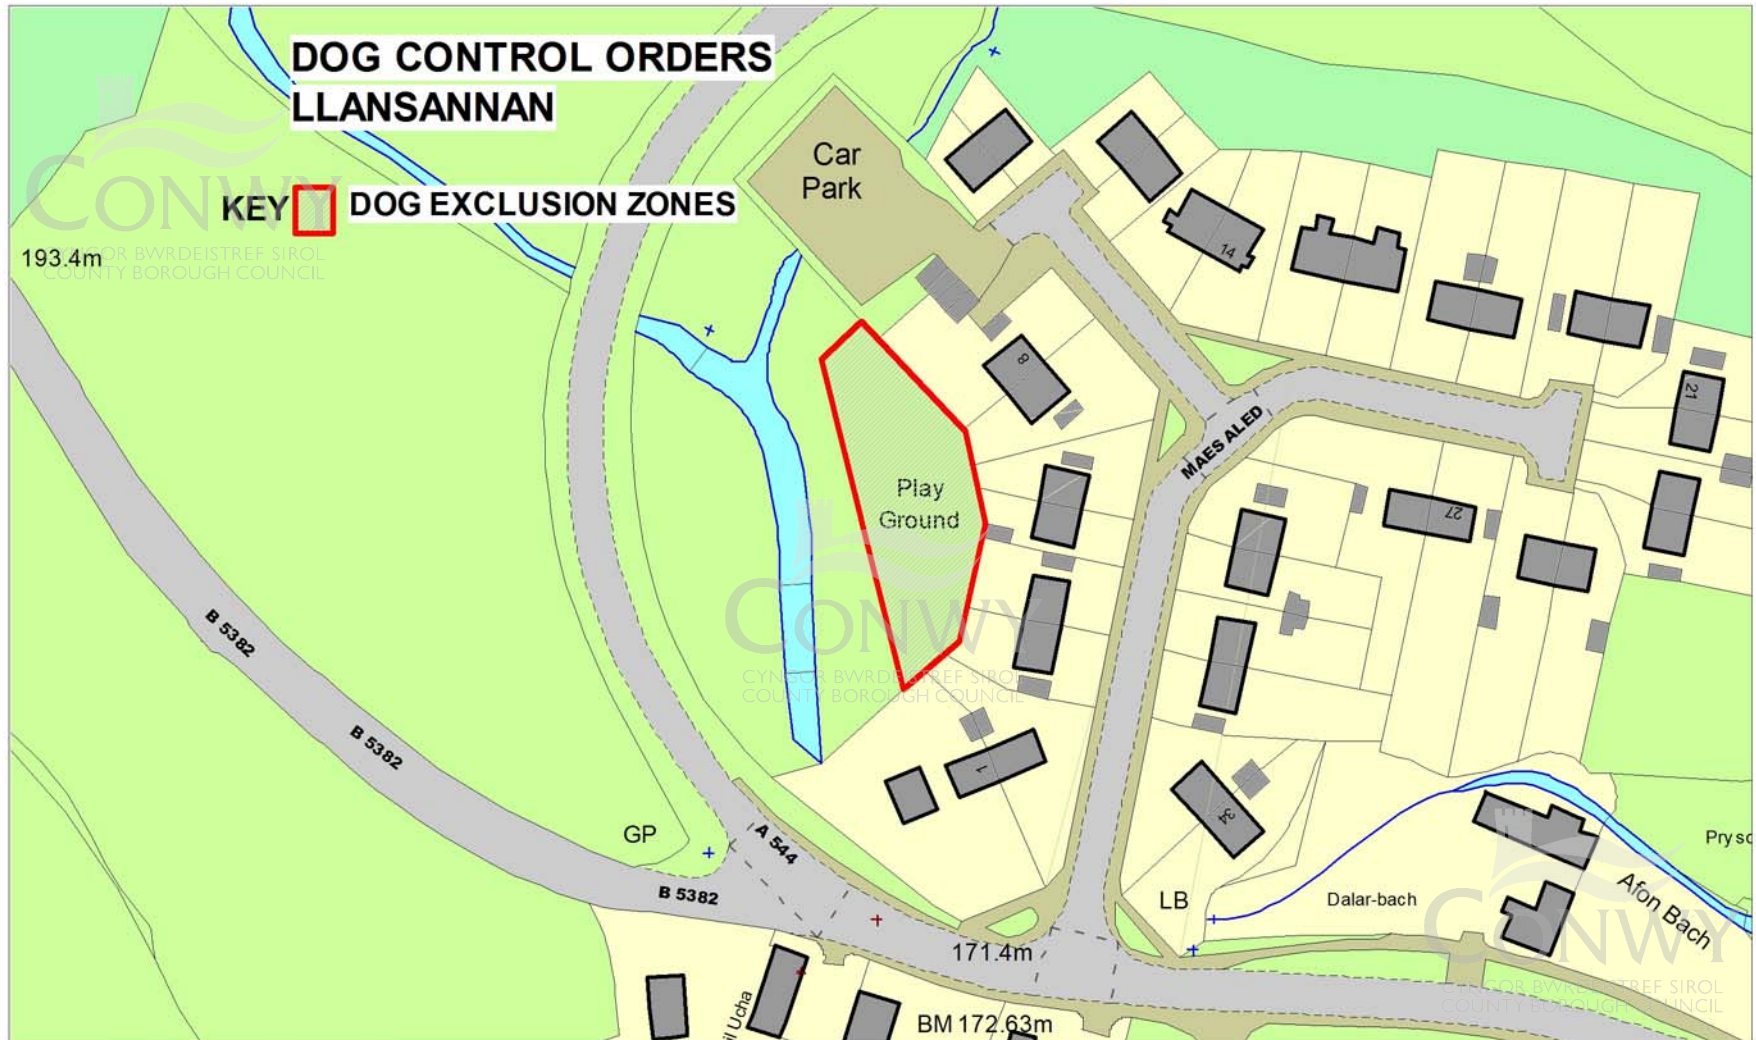

# DOG CONTROL ORDERS LLANSANNAN

KEY  DOG EXCLUSION ZONES

193.4m

© Hawlfraint y Goron. Cedwir pob hawl.  
Cyngor Bwrdeistref Sirol Conwy 100023380 2009  
© Crown copyright. All rights reserved.  
Conwy County Borough Council 100023380 2009