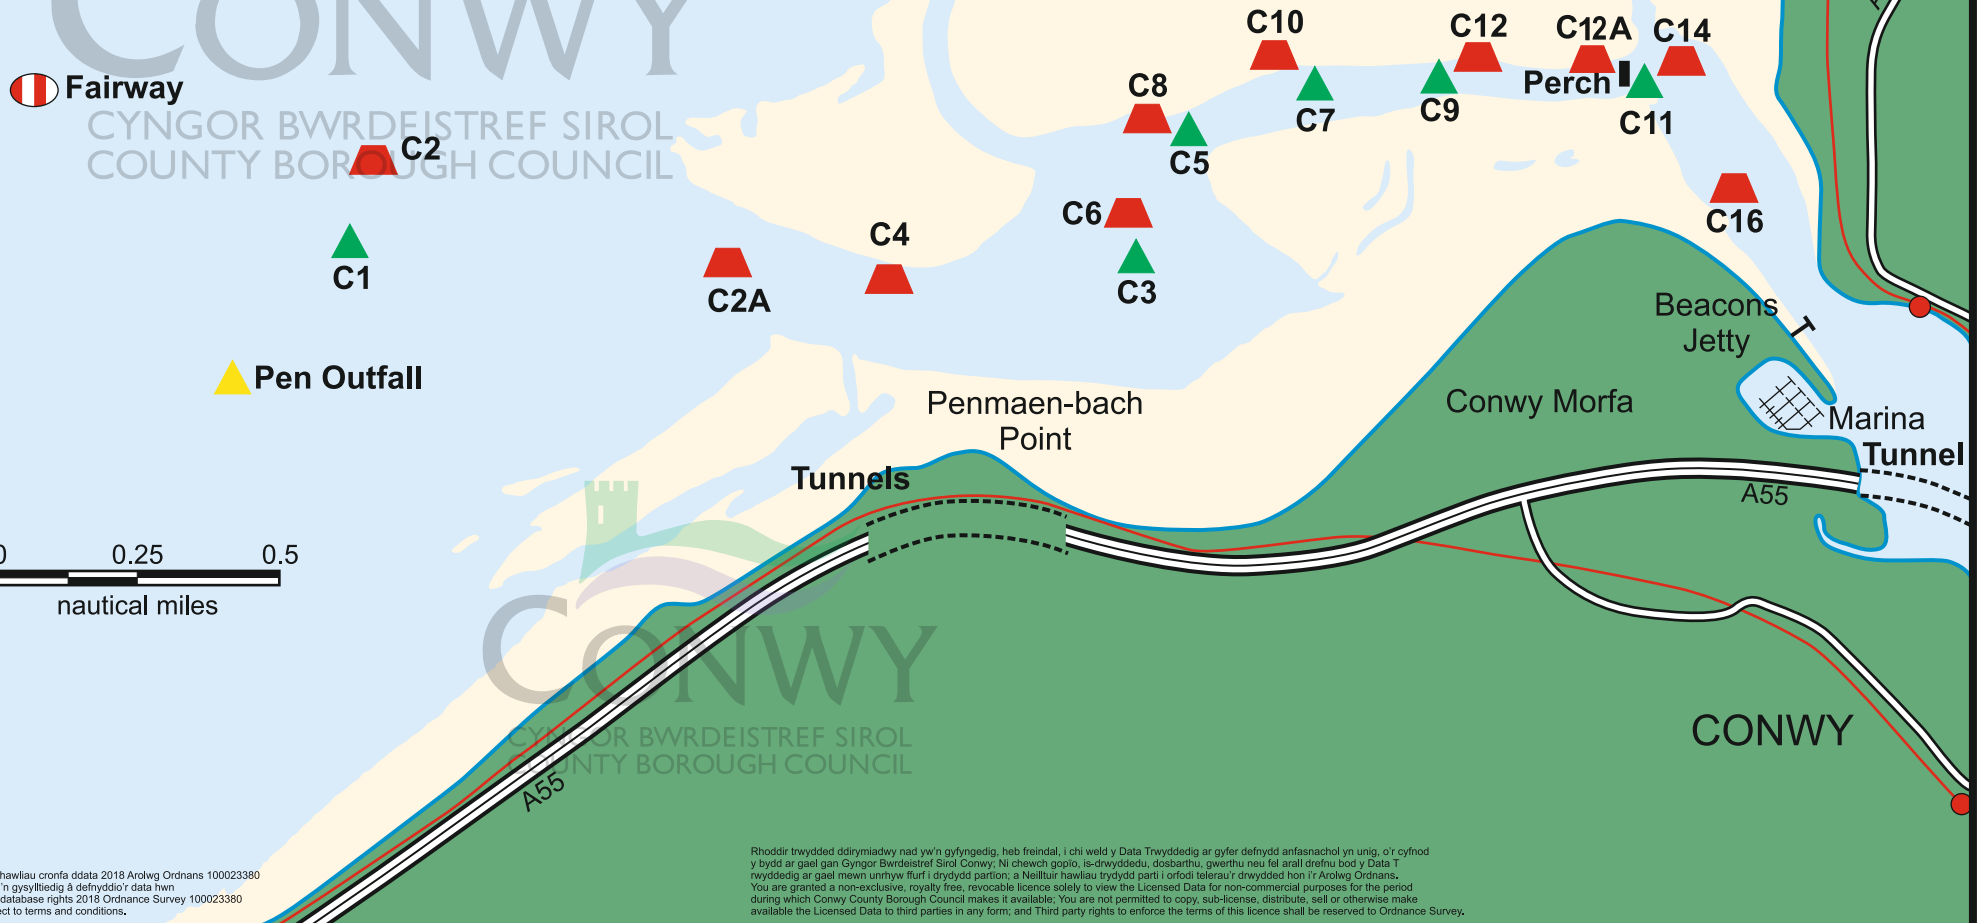

Conwy Approach Channel Buoys

NOTE: THIS CHART IS FOR ILLUSTRATION PURPOSES ONLY
AND IS NOT SUITABLE FOR NAVIGATION

Fairway

CYNGOR BWRDEISTREF SIROL
COUNTY BOROUGH COUNCIL

Pen Outfall