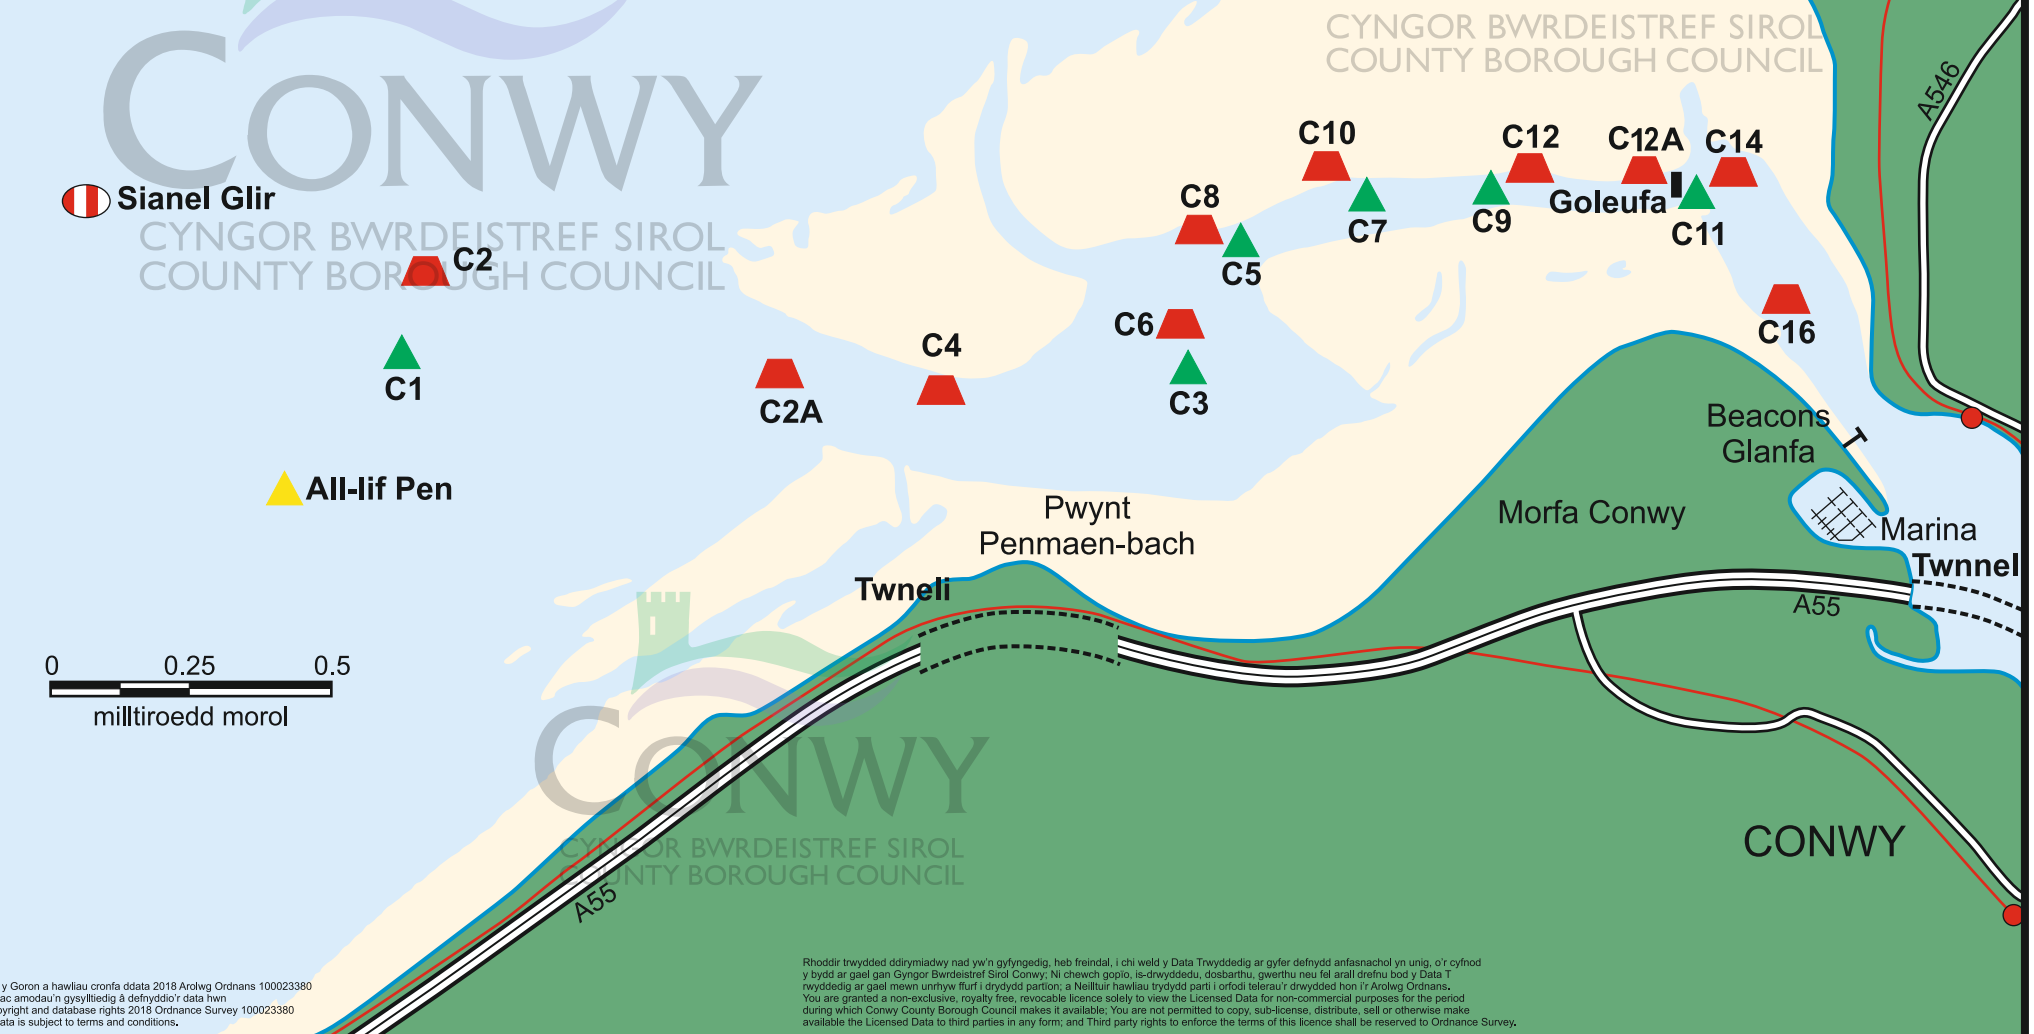

Bwiau Sianel Ddynesu Conwy

NODWCH: MAE'R SIART HON AT DDIBENION DARLUNIADOL YN UNIG AC NID YW'N ADDAS AR GYFER MORDWYO BWIAU SIANEL DDYNESU CONWY