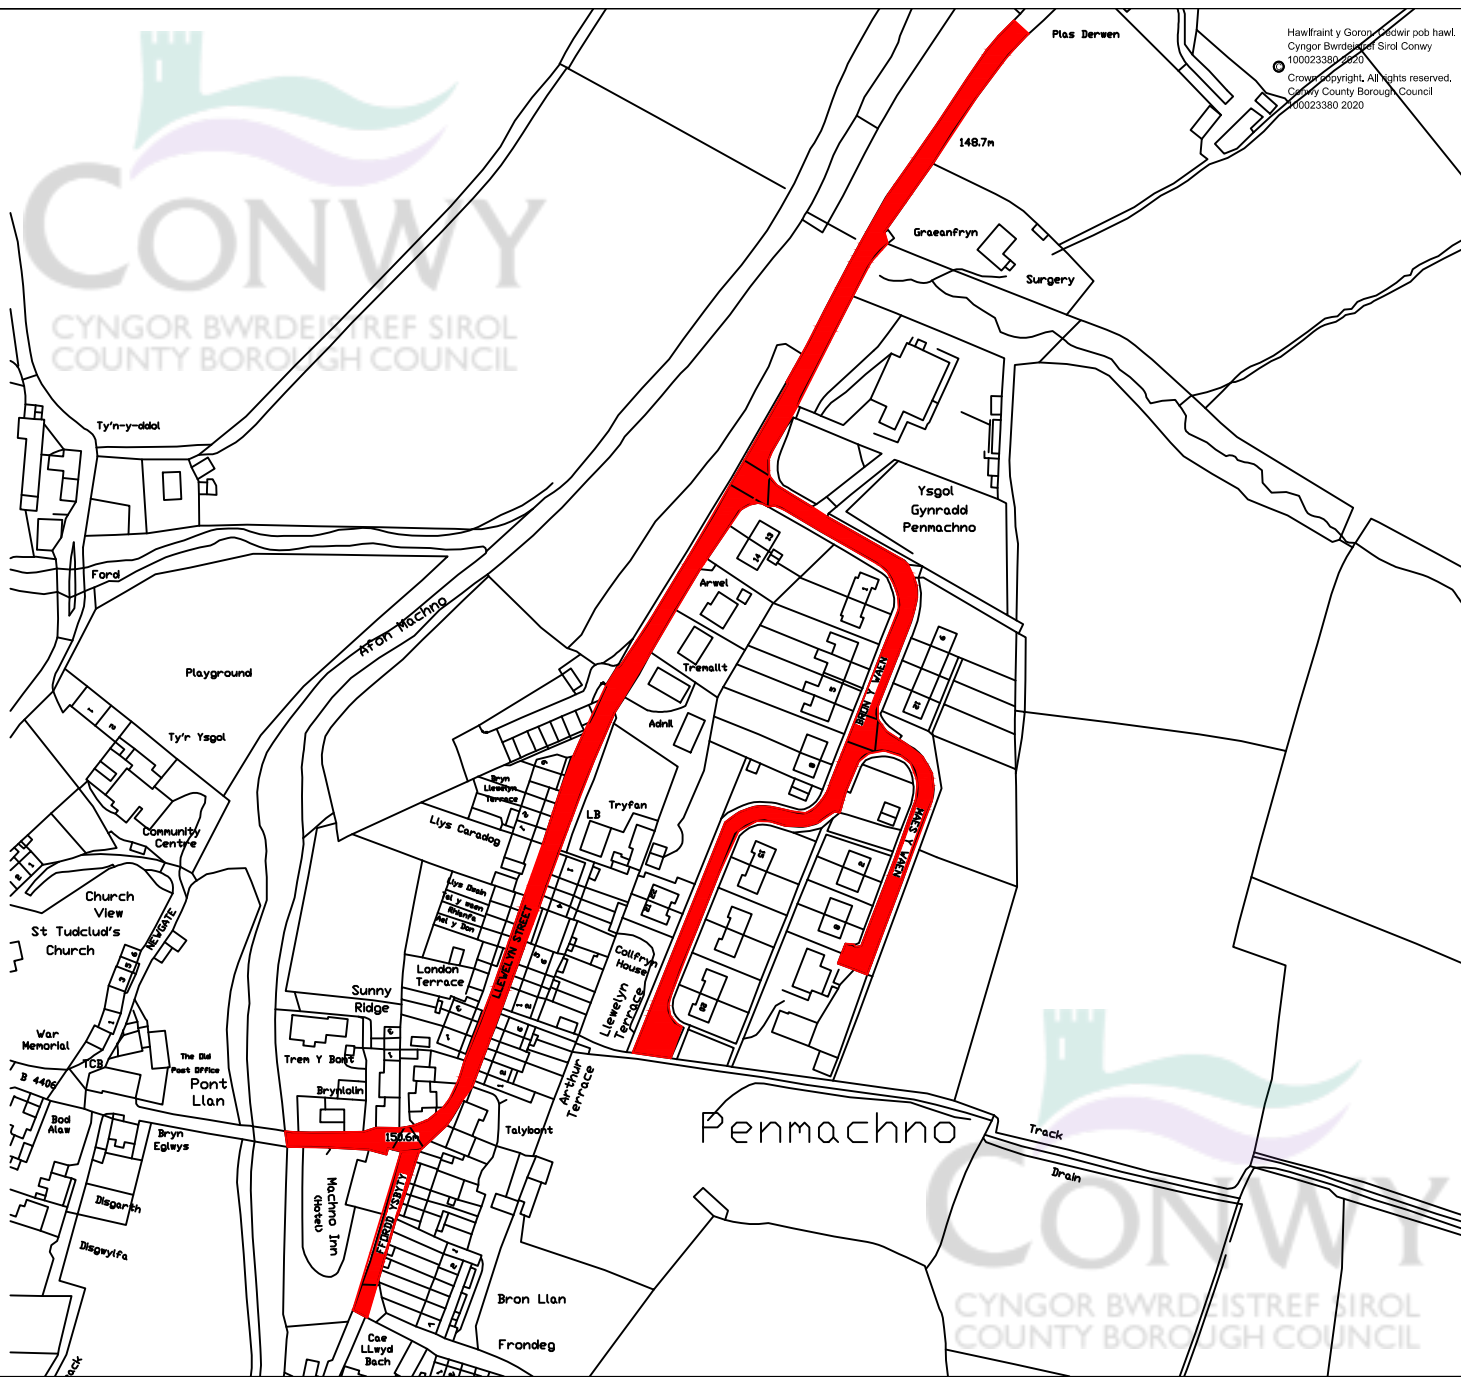

Hawfrait y Goron. Dim wir pob hawl.  
 Cyngor Bwrdeistref Sirol Conwy  
 100023380 2020  
 Crown Copyright. All rights reserved.  
 Conwy County Borough Council  
 100023380 2020

<b>Allwedd / Key:</b>			
		Cyfyngiad cyflymder 20mya arfaethedig Proposed 20mph speed limit	
Ph/Rev	Details	Rev by	Chk by Date
REVISIONS			
 CYNGOR BWRDEISTREF SIROL COUNTY BOROUGH COUNCIL Geraint Edwards, BEng (Hons) CEng FICE			
Pennaeth Gwasanaeth CYNGOR BWRDEISTREF SIROL CONWY Yr Amgylchedd, Ffyrdd a Chyfleusterau Swyddfa'r Meistr Ffordd Conwy Machre LL28 5AB		Head of Service CONWY COUNTY BOROUGH COUNCIL Environment, Roads and Facilities Machine Offices Conwy Road Machre LL28 5AB	
Adain / Section: Yr Amgylchedd, Ffyrdd a Chyfleusterau Environment Roads and Facilities			
Project / Project: <b>Cyfyngiad cyflymder 20mya arfaethedig Proposed 20mph speed limit Ysgol Penmachno</b>			
Graddfa / Scale: NTS		Dyddiad / Date: 03/10/20	
Darluniwyd gan / Drawn by: JCS		Gwiriwyd gan / Checked by: WAR	
Llun Rhif / Drawing No: <b>L/4/6/20/01</b>			Rev: