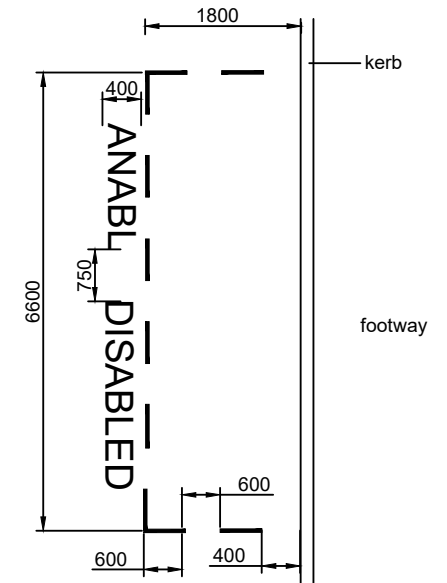

MANYLION MARC FFORDD / ROAD MARKING DETAIL

Grid Ref: SH Gwy
286903,378222

	Prosiect / Project	GORCHYMYN BAE PARCIO PRESWYLWYR ANABL 2021 DISABLED PERSON'S PARKING BAY ORDER 2021		Llun Rhif / Dwg No: L/30/02/21/02	Ph / Rev: -	
	Geraint Edwards, BEng (Hons) CEng FICE Pennaeth Gwasanaeth CYNGOR BWRDEISTREF SIROL CONWY Yr Amgylchedd, Ffordd a Chfleusterau Swyddleddydd Mochdre Ffordd Conwy Mochdre LL28 5AB	Teitl / Title 2 CADWGAN AVENUE, OLD COLWYN	Statws Llun / Dwg Status: PROPOSED		Adain / Section: TRAFFIC	
Darluniwyd gan / Drawn By: JCS			Gwiriwyd gan / Checked by:			
Graddfa / Scale: NTS			Dyddiad / Date: 10/07/21