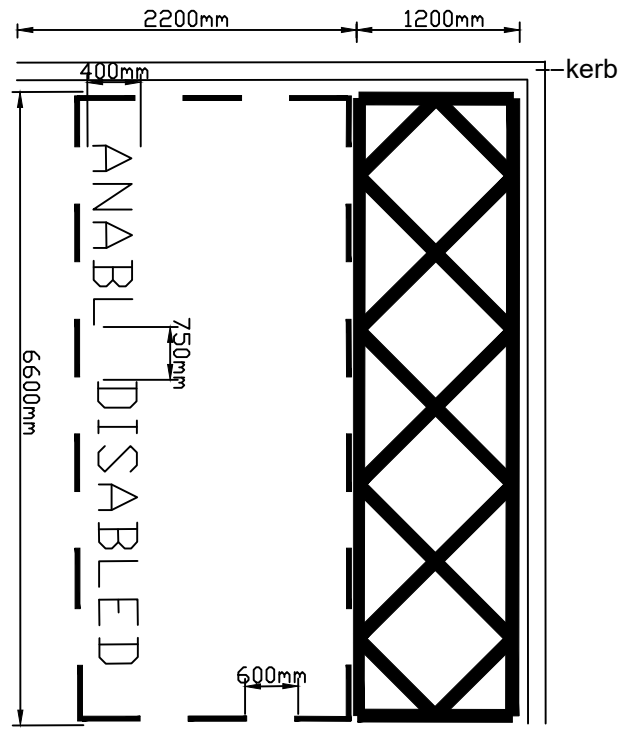

G/N

Abergele Road

The Marine (PH)
236

246244240
242

254

TCB

Kyffin Close

9 10 14 15
11 12 16 17

Llanellian Road

Avenue

MANYLION ARWYDD / SIGN DETAIL

P

**Trigolyn
anabl
deilydd
trwydded
yn unig
Disabled
resident
permit
holder only**

Scheme Ref.	ANABL	
SignRef.	S1	x-height 20.0
Letter colour	BLACK	SIGN FACE
Background	WHITE	Width 250MM
Border	BLACK	Height 500MM
Material CLASS-1		Area 0.13SQ.M

MANYLION MARC FFORDD / ROAD MARKING DETAIL

ALLWEDD / KEY:

- Marcio bae arfaethedig - TRSGD 1028.4
  Proposed bay marking - TRSGD 1028.4
- Post newydd (76mm) arwydd S1
  New post (76mm) sign S1

NODDIAU / NOTES:

TEITL/ TITLE

Gorchymyn Bae Parcio Preswylwyr Anabl 2023
Disabled Person's Parking Bay Order 2023

15 Kyffin Close, Old Colwyn

A				
Ph/Rev	Manylion / Details	Diwyg Ph	Gwir gan	Dyddiad
DIWYGIADAU / REVISIONS (Os yw'n berthnasol / When applicable).		Rev by	Chk by	Date

Geraint Edwards, BEng (Hons) CEng FICE

Pennaeth Yr Amgylchedd, Frydd a Chyflusterau
CYNGOR BWRDEISTREF SIROL CONWY
Bwlch Post 1
Conwy
LL32 9GN

Head of Environment, Roads and Facilities
CONWY COUNTY BOROUGH COUNCIL
PO Box 1
Conwy
LL32 9GN

GRADDFA/ SCALE:

Ddim i Raddfa - Not to Scale

DARLUNIWYDD/ DRAWN BY:

JTG

AWDURDODWYD/ AUTHORISED BY:

JCS

DYDDIAD/ DATE:

Tachwedd/ November 2023

LLUN RHIF/ DWG NO:

TL/13/11/23/06

Hawlfraint y Goron a howliau cronfa ddata 2024 Arolwg Ordnans 100023380.
Map telefaen ac amodau'n gysylltiedig a defnyddio'r data hwn.
© Crown copyright and database rights 2024 Ordnance Survey 100023380.
Use of this data is subject to terms and conditions.