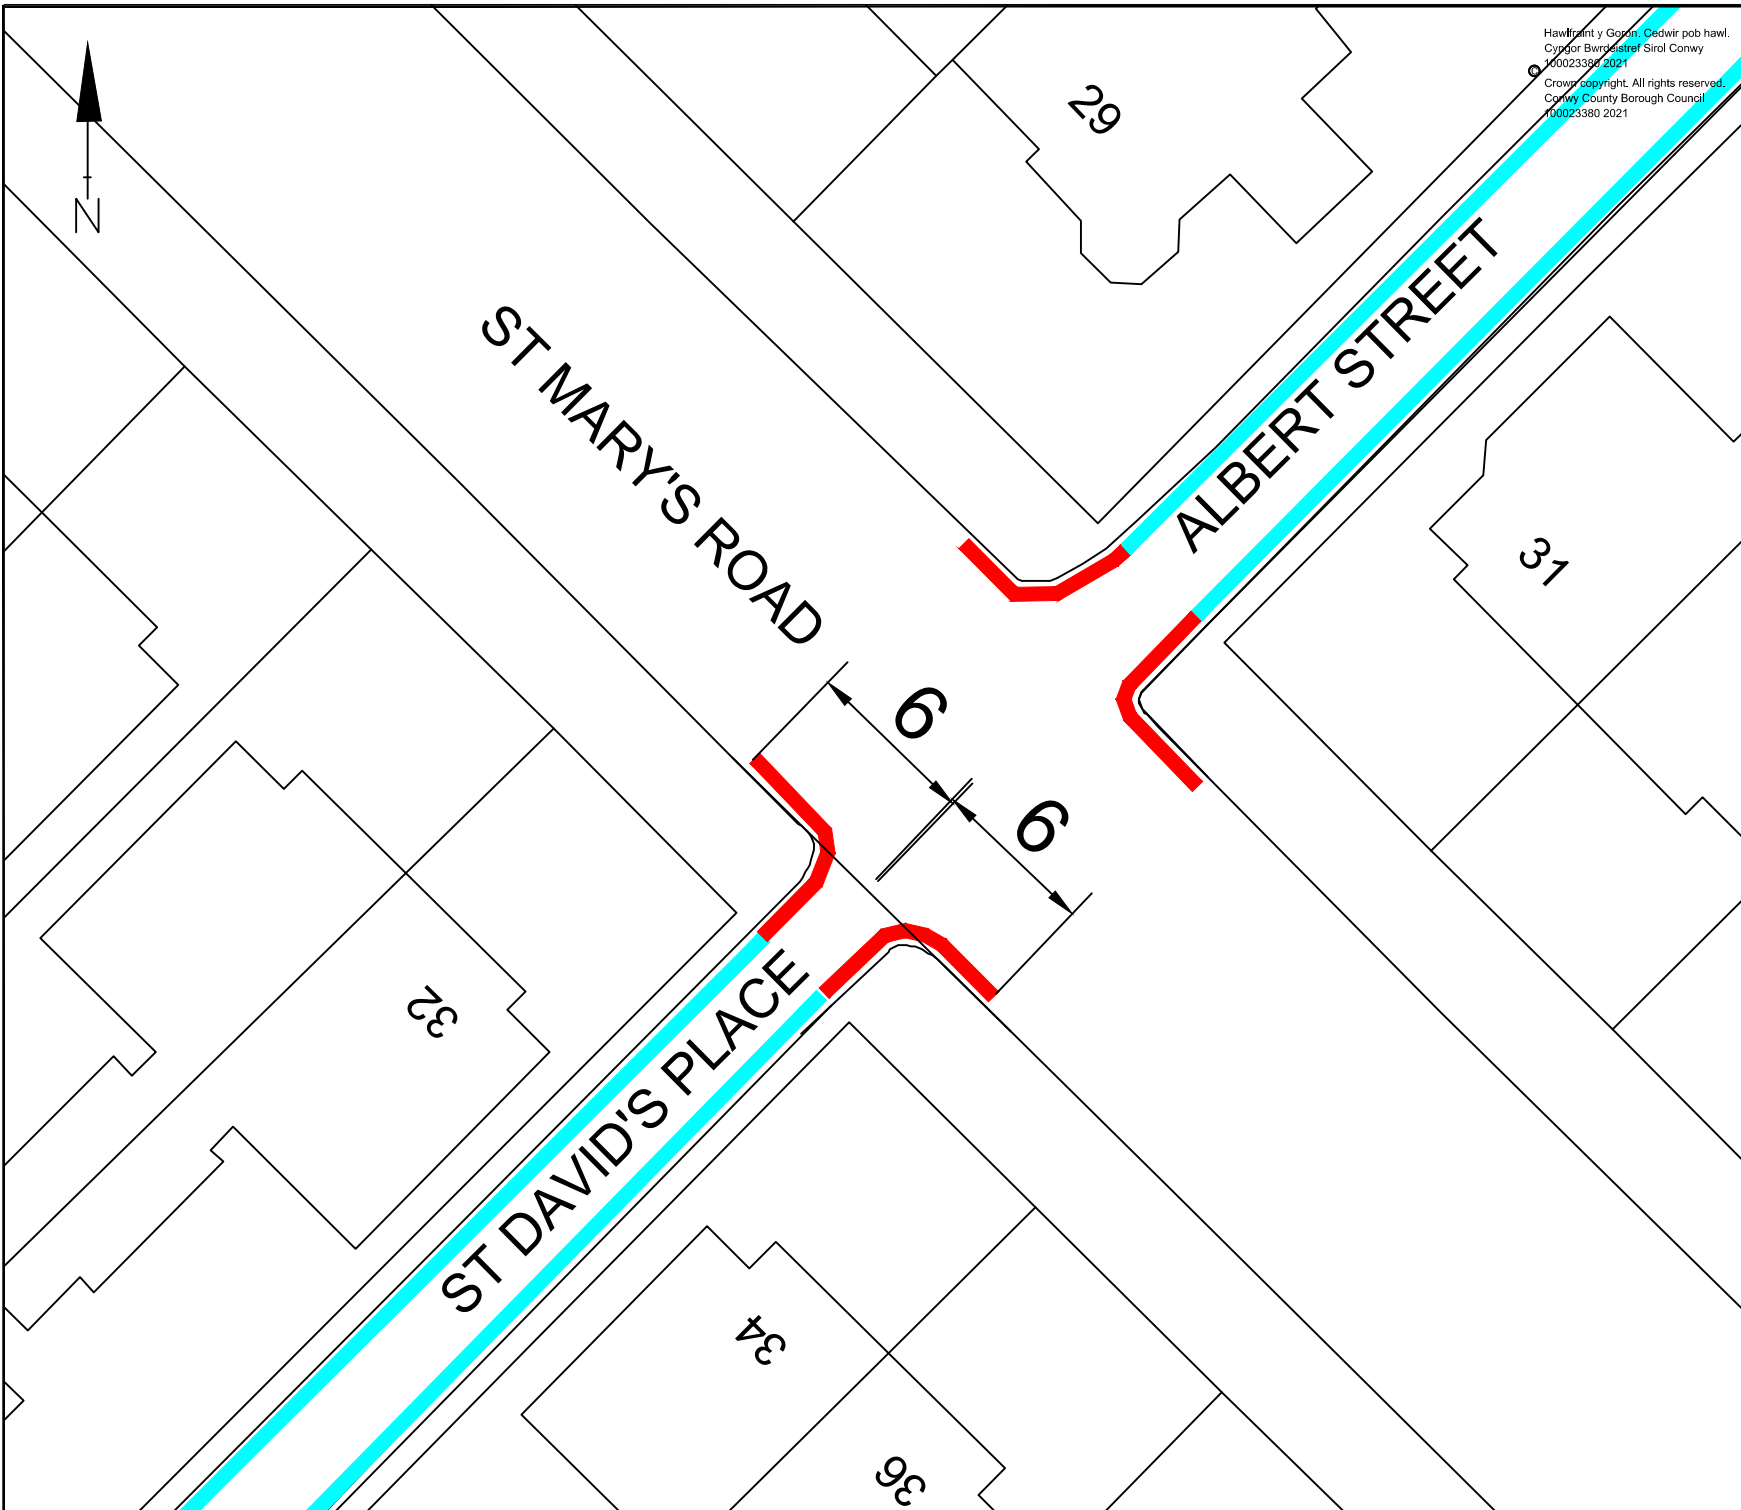

Hawffrwynt y Gorn. Cedwir pob hawl.
Cyngor Bwrdeistref Sirol Conwy
160023380 2021
Crown copyright. All rights reserved.
Conwy County Borough Council
160023380 2021

Allwedd / Key:

Dim aros ar unrhyw adeg
No waiting at any time

**CYFNGIAD PRESENNOL
EXISTING RESTRICTIONS**

Dim aros 8am i 7pm
No waiting 8am to 7pm

Ph/Rev	Details	Rev by	Chk by	Date

REVISIONS

Geraint Edwards, BEng (Hons) CEng FICE

Pennaeth Gwasanaeth
CYNGOR BWRDEISTREF SIROL CONWY
Yr Amgylchedd, Ffyrdd a Chyfleusterau
PO Box 1
Conwy
LL30 9GN

Head of Service
CONWY COUNTY BOROUGH COUNCIL
Environment, Roads and Facilities
PO Box 1
Conwy
LL30 9GN

Adain / Section:
Yr Amgylchedd, Ffyrdd a Chyfleusterau
Environment Roads and Facilities

Prosiect / Project:
**Gwharddiadau aros
Waiting restrictions
St Mary's Road
Llandudno**

Graddfa / Scale: NTS	Dyddiad / Date: 12/05/22
Darluniwyd gan / Drawn by: JCS	Gwiriwyd gan / Checked by: JTG

Llun Rhif / Drawing No: **L/1/17/22/19** Rev: