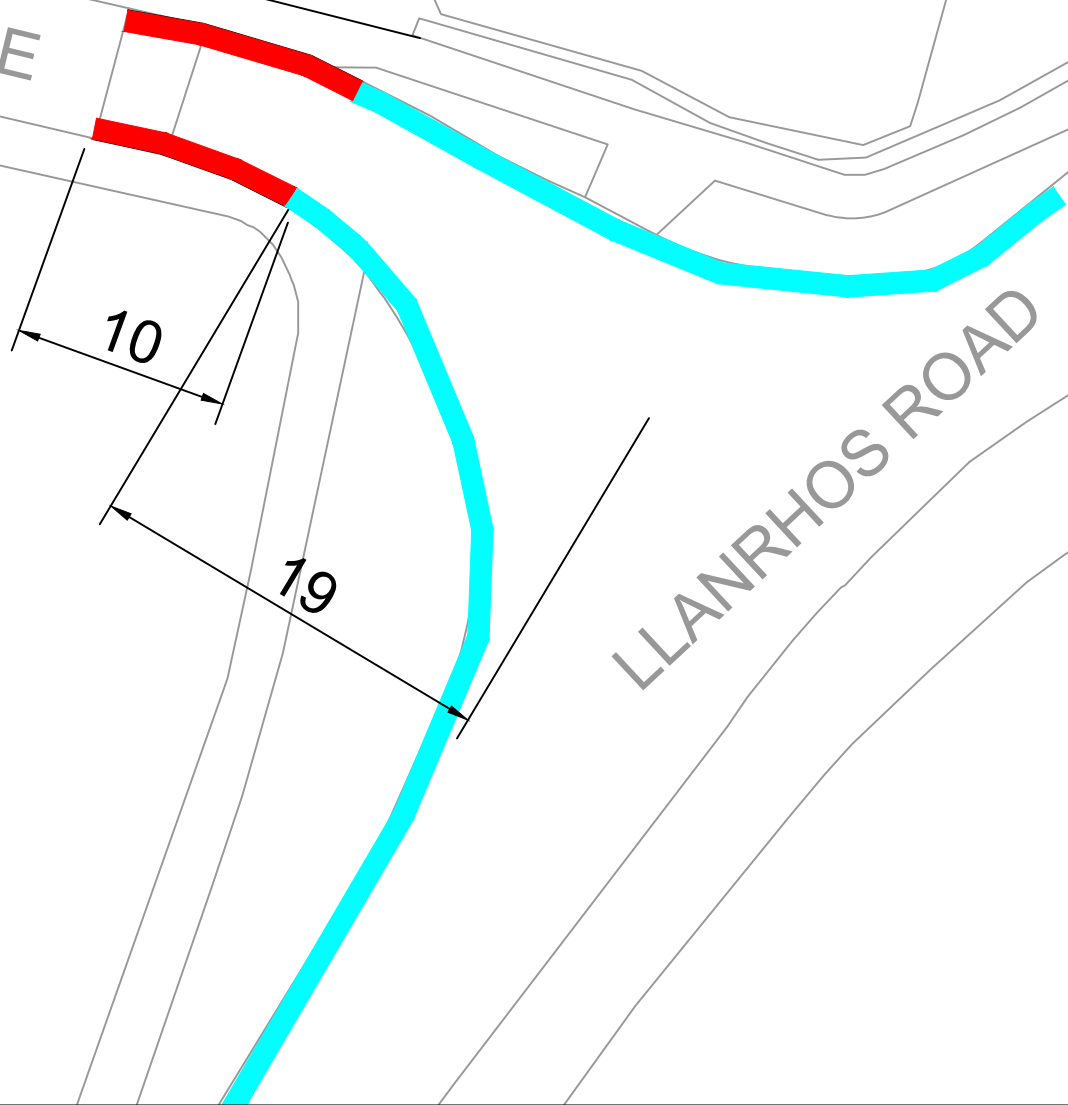

Hawffraint y Goron. Cedwir pob hawl.
 Cyngor Bwrdeistref Sirol Conwy
 100023380 2021
 Crown copyright. All rights reserved.
 Conwy County Borough Council
 100023380 2021

DERWEN LANE

LLANRHOS ROAD

Allwedd / Key:

Llun Rhif / Drawing No:
L/1/17/22/20

Rev: