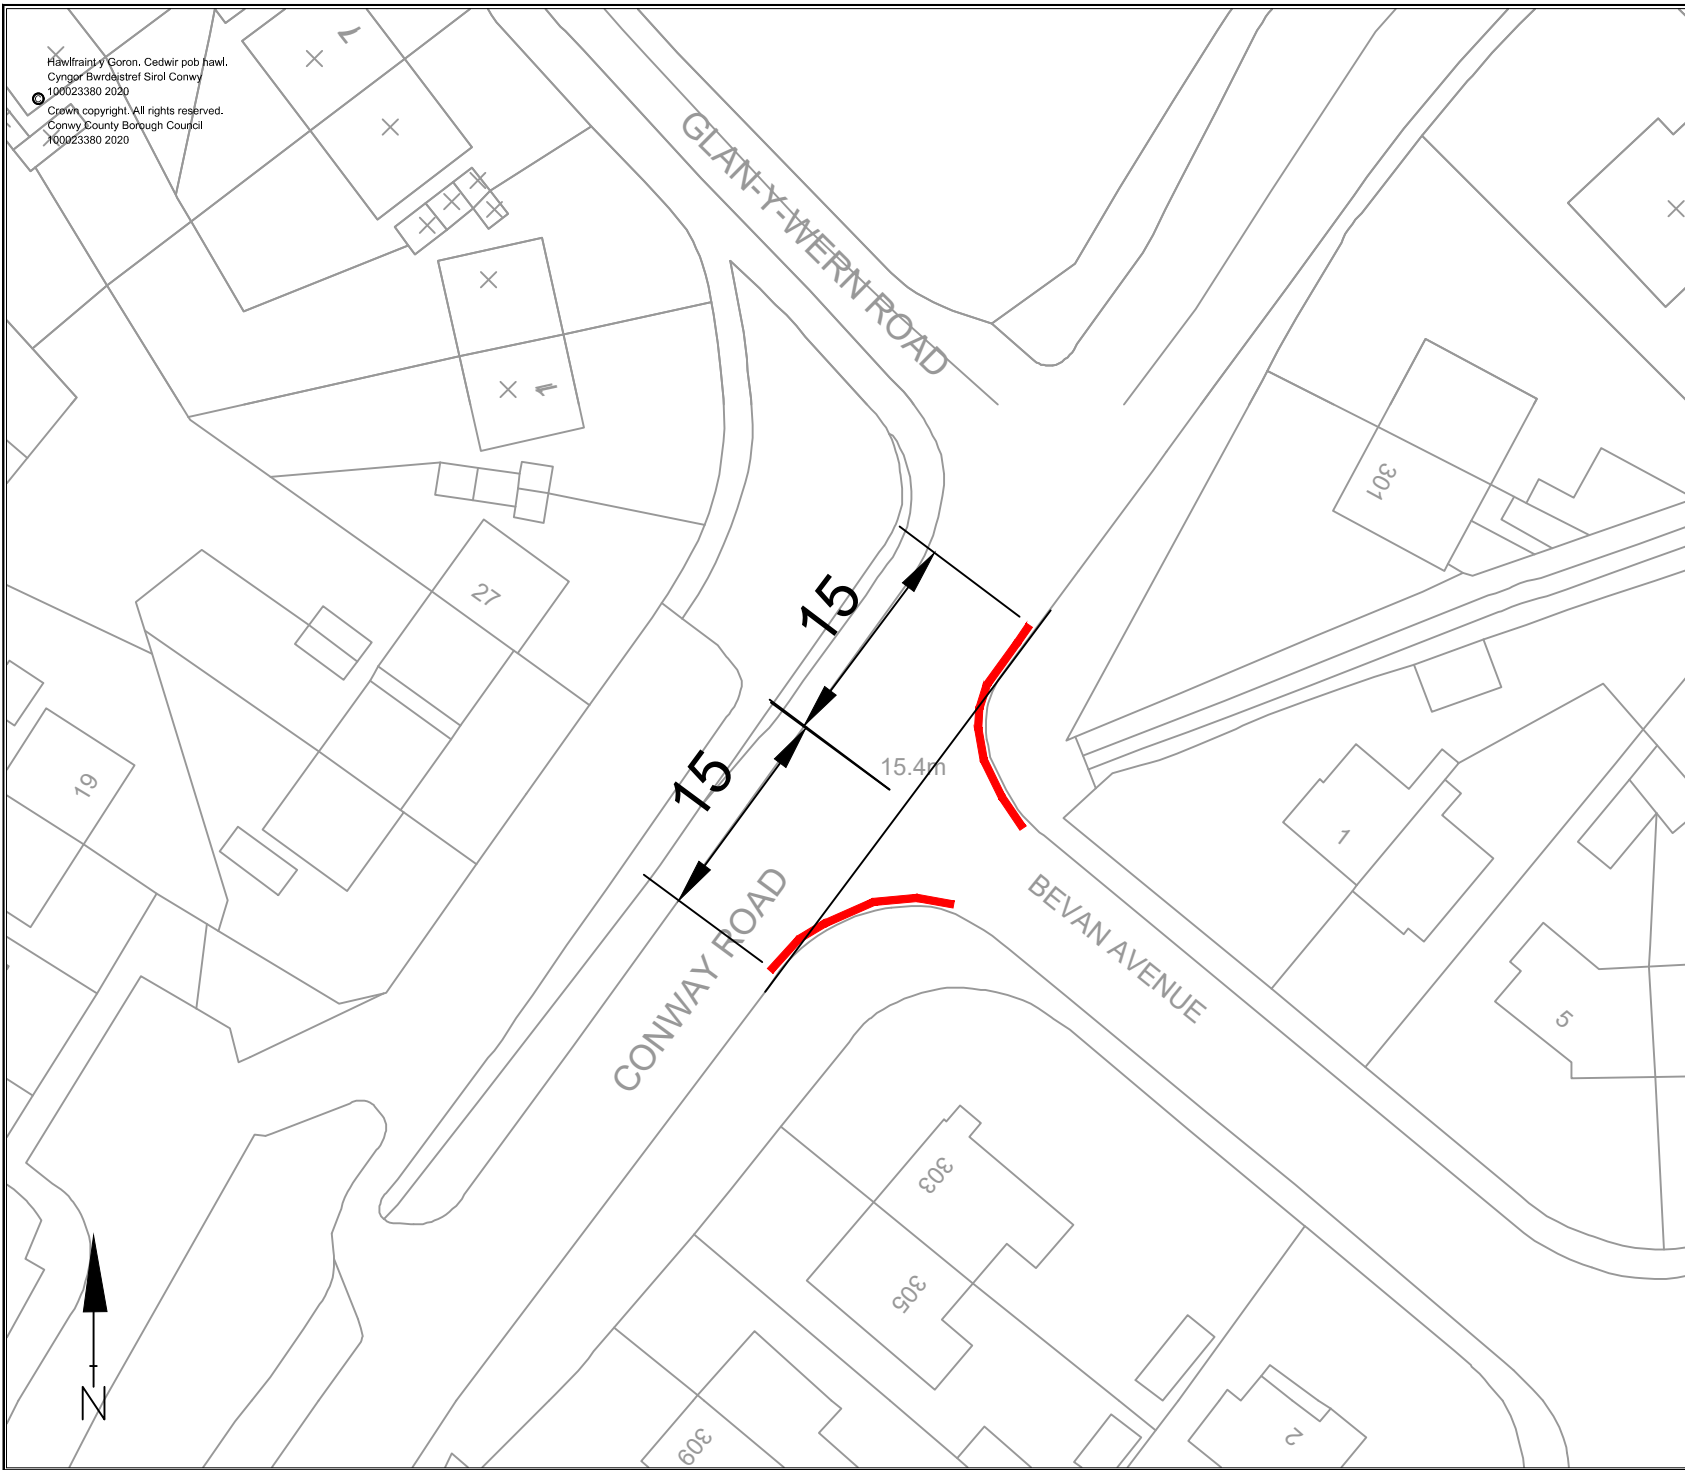

Notes:

ARFAETHEDIG / PROPOSED
Dim aros ar unrhyw adag
No waiting at any time

PRESENNOL / EXISTING

All dimensions in metres

A	Details	Rev by	Chk by	Date

REVISIONS

CONWY
CYNGOR BWRDEISTREF SIROL
COUNTY BOROUGH COUNCIL

GERAINT EDWARDS, B.ENG (HONS) C.ENG FICE

Penmaeth Amgylchedd, Ffyrdd a Chyfleusterau
CYNGOR BWRDEISTREF SIROL CONWY
Yr Heath
Ffordd Penmaenmawr
Llanfairfechan
LL53 0PF

Head of Environment, Roads and Facilities
CONWY COUNTY BOROUGH COUNCIL
The Heath
Penmaenmawr Road
Llanfairfechan
LL53 0PF

**Proposed waiting restrictions
Conway Road/Bevan Avenue
Mochdre**

Scales: Not to scale	Date: 7/2/2020
Drawn by: WAR	Checked by:

Drawing No: L/1/28/20/03	Rev: