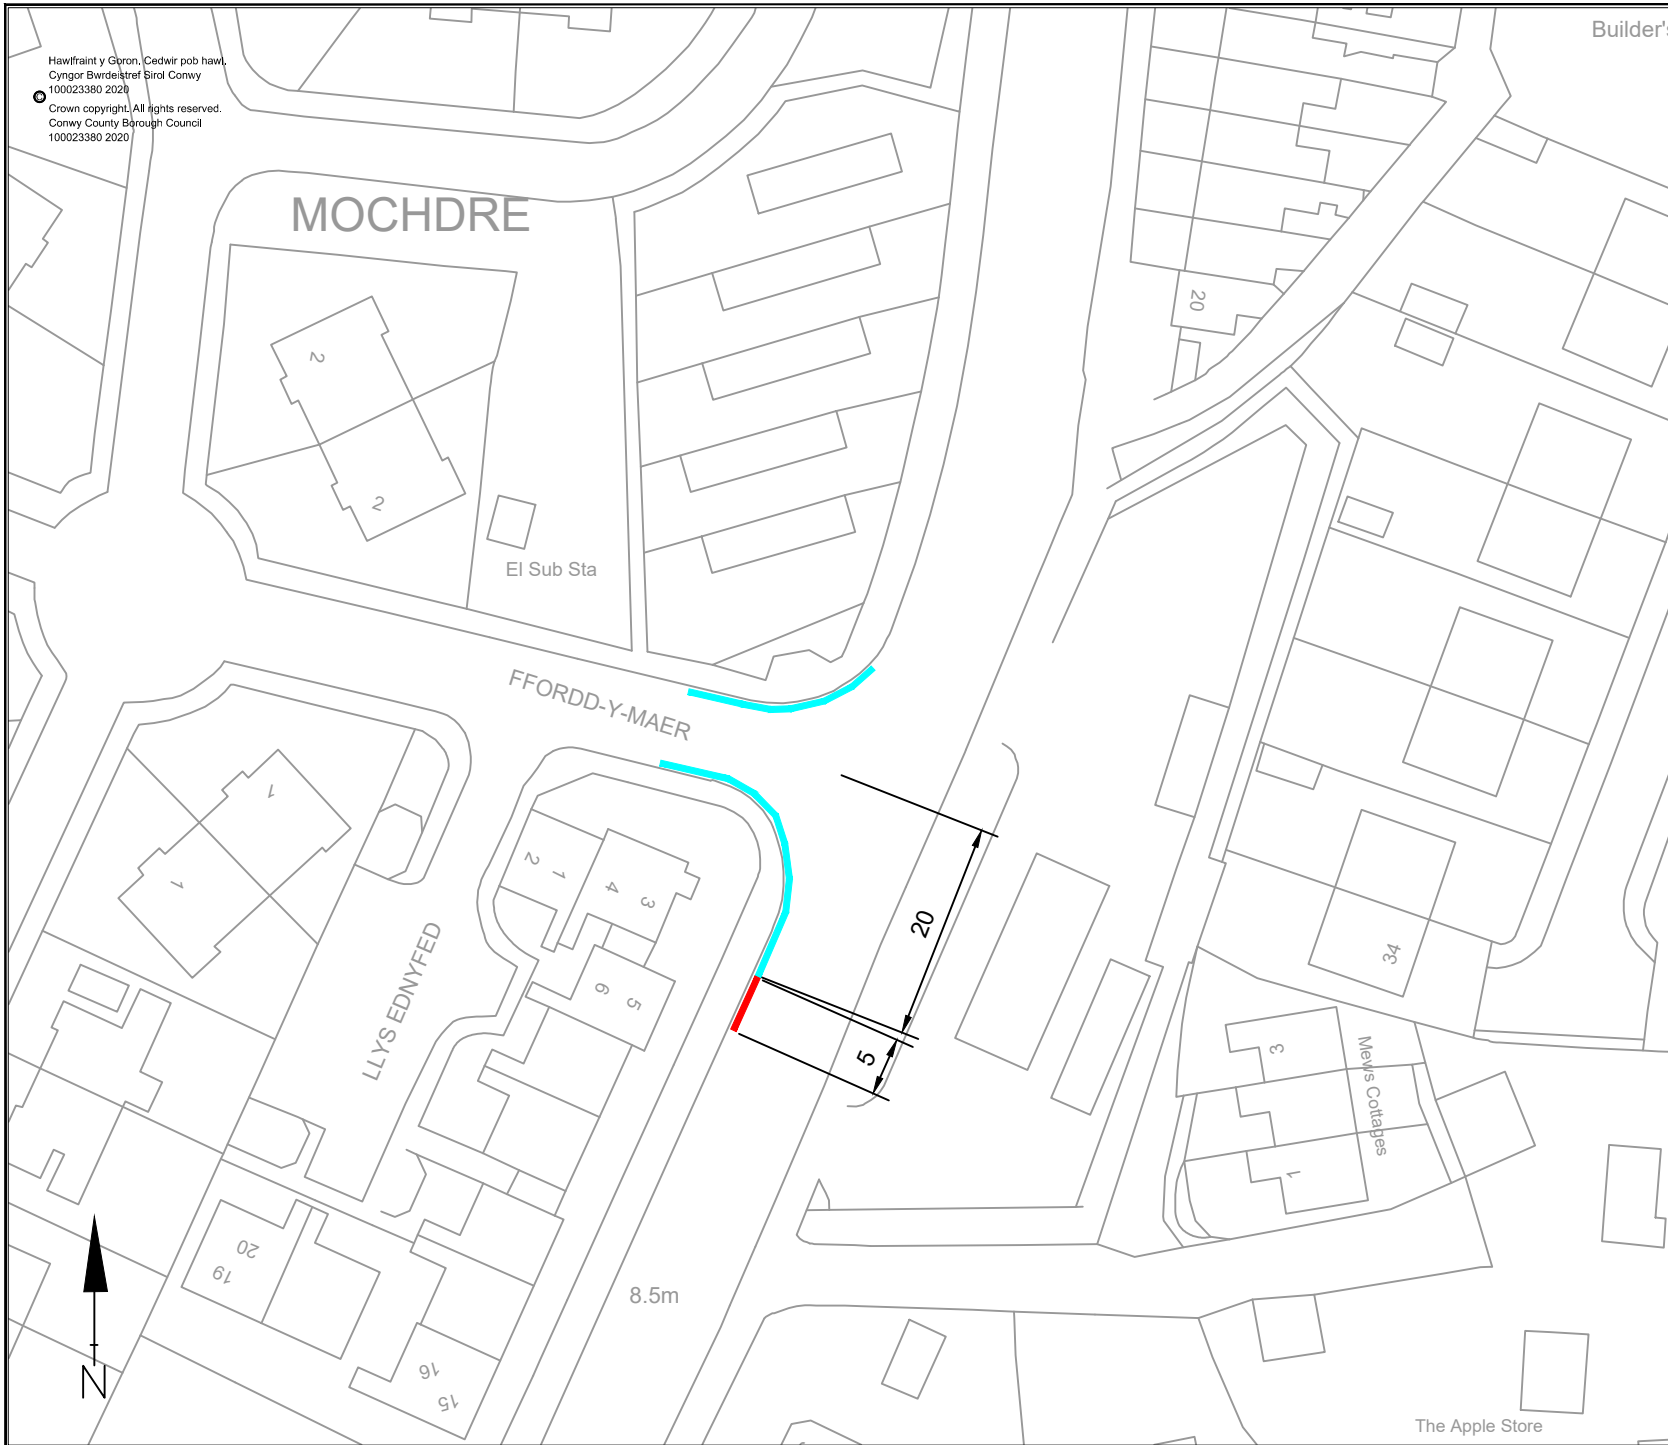

Builder's

Notes:

ARFAETHEDIG / PROPOSED

Dim aros ar unrhyw adag
No waiting at any time

PRESENNOL / EXISTING

Dim aros ar unrhyw adag
No waiting at any time

All dimensions in metres

A				
Ph/Rev	Details	Rev by	Chk by	Date

REVISIONS

GERAINT EDWARDS, B.ENG (HONS) C.ENG FICE

Pennaeth Amgylchedd, Ffordd a Chylluasterau
CYNGOR BWRDEISTREF SIROL CONWY
Yr Heath
Ffordd Penmaenmawr
Llanfairfechan
LL53 0PF

Head of Environment, Roads and Facilities
CONWY COUNTY BOROUGH COUNCIL
The Heath
Penmaenmawr Road
Llanfairfechan
LL53 0PF

**Proposed waiting restrictions
Ffordd-y-Maer
Mochdre**

Scales: Not to scale	Date: 7/2/2020

Drawn by: WAR	Checked by:

Drawing No: L/1/28/20/05	Rev: