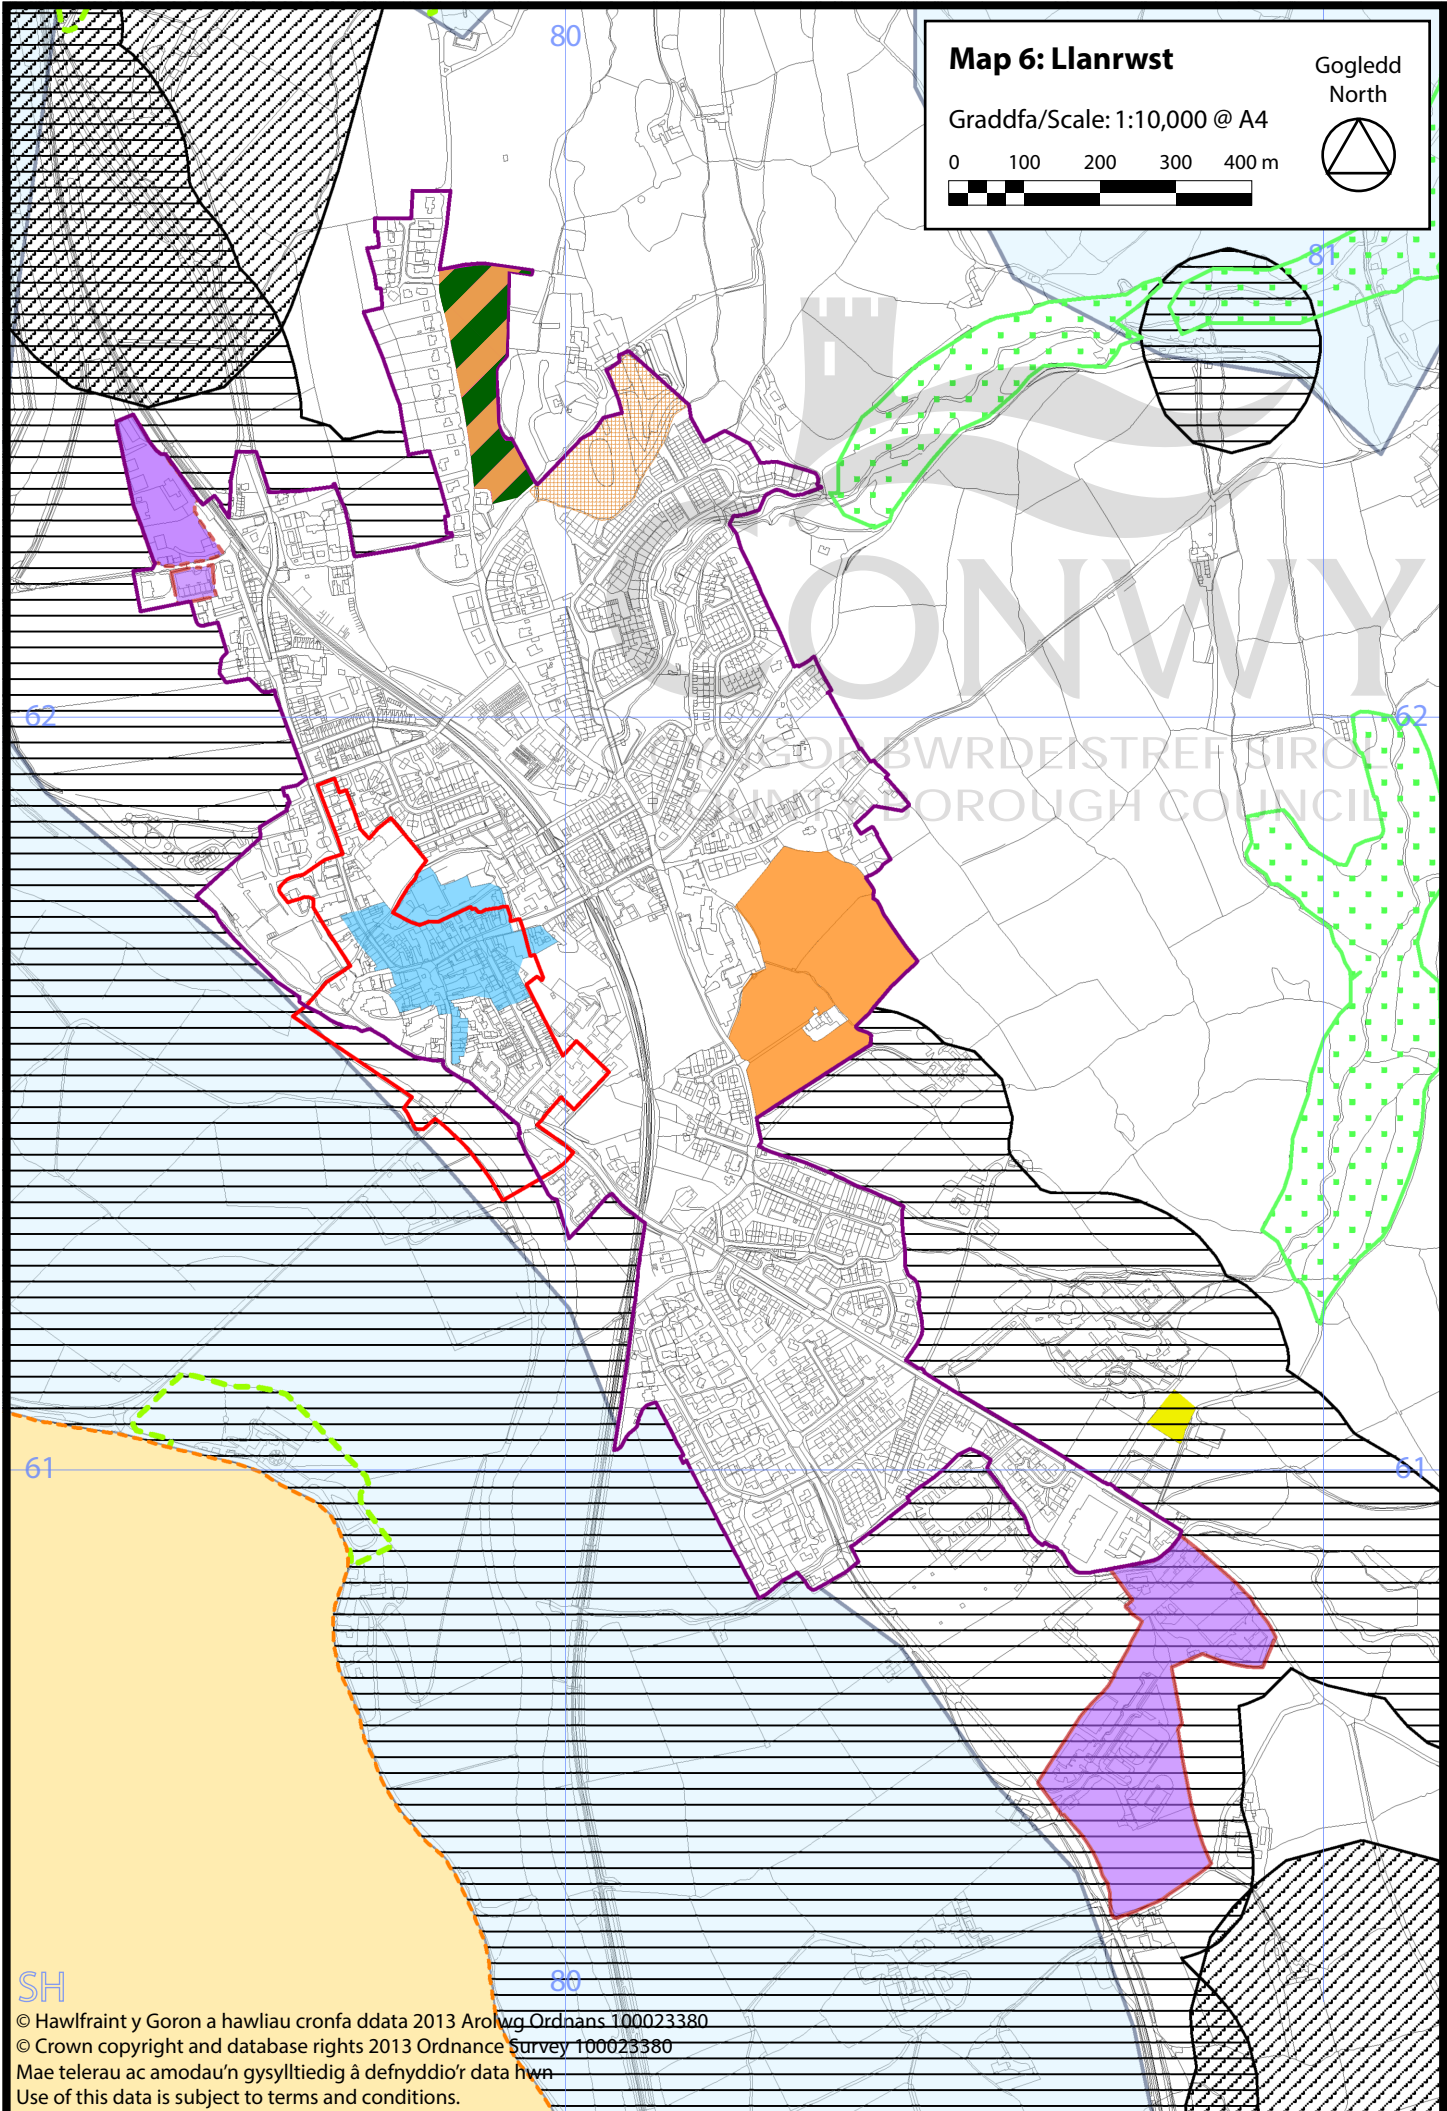

# Map 6: Llanrwst

Graddfa/Scale: 1:10,000 @ A4

Gogledd North

SH

© Hawlfraint y Goron a hawliau cronfa ddata 2013 Arolwg Ordnans 100023380

© Crown copyright and database rights 2013 Ordnance Survey 100023380

Mae telerau ac amodau'n gysylltiedig â defnyddio'r data hwn

Use of this data is subject to terms and conditions.