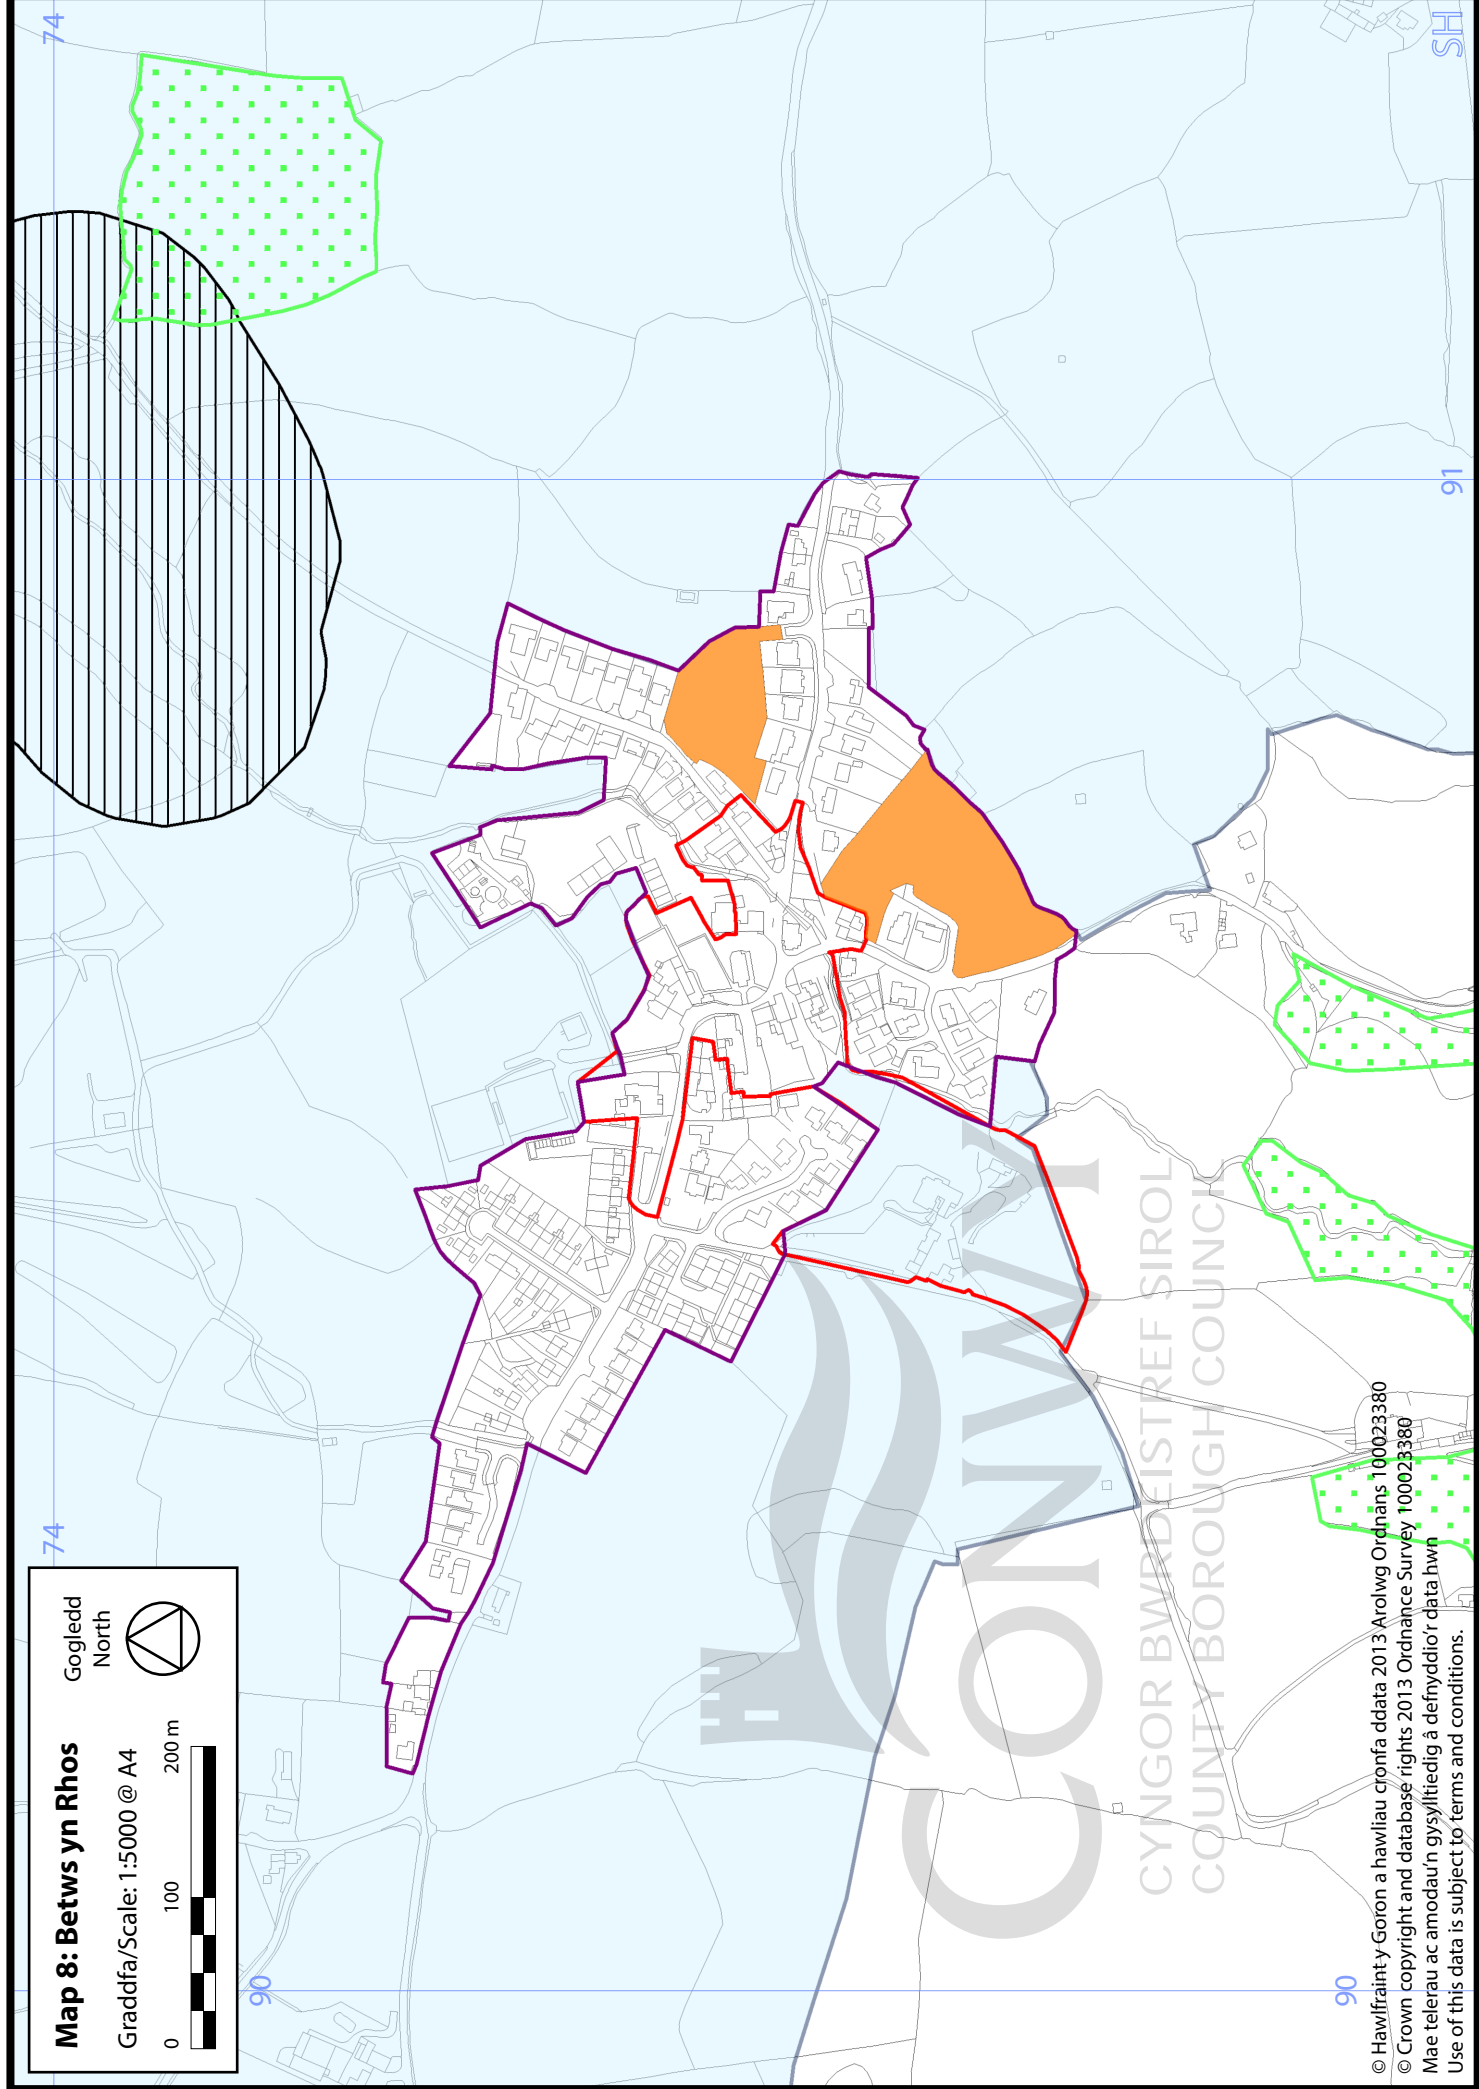

Map 8: Betws yn Rhos

Graddfa/Scale: 1:5000 @ A4

Gogledd
North

CYNGOR BWRDEISTREF SIROL
COUNTY BOROUGH COUNCIL

© Hawlfraint y Goron a hawliau cronfa ddata 2013 Arolwg Ordnans 100023380
© Crown copyright and database rights 2013 Ordnance Survey 100023380
Mae telerau ac amodau'n gysylltiedig â defnyddio'r data hwn
Use of this data is subject to terms and conditions.